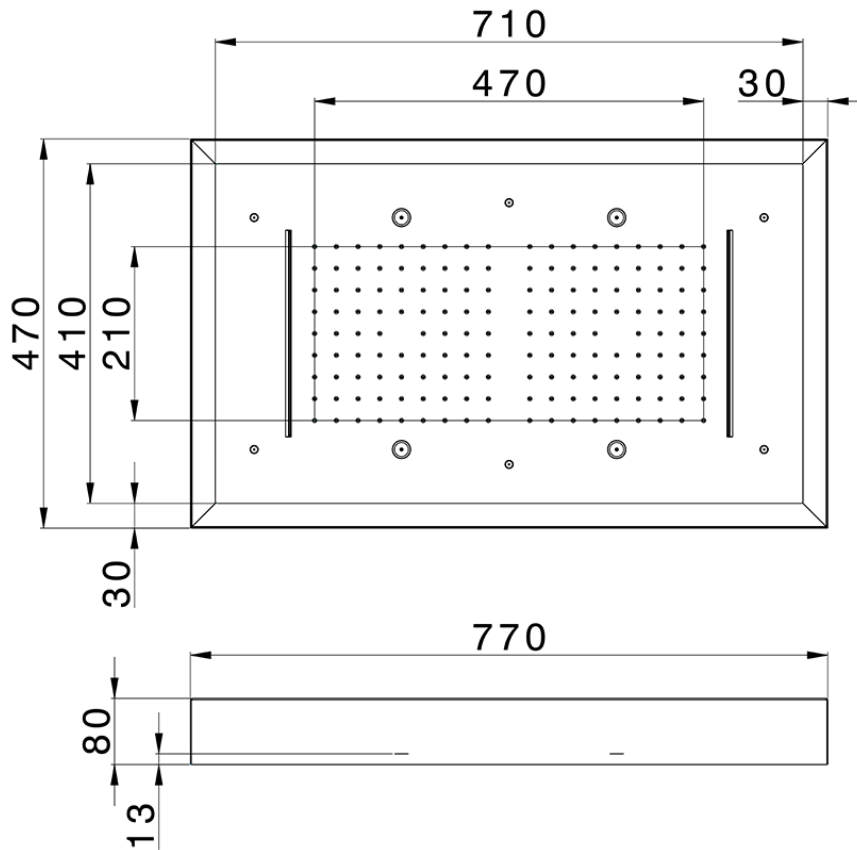

770x470 mm Chromotherapy Ceiling showerhead ZEN_ZS1C0185

ZS1C0185

<https://en.huberitalia.com/770x470-mm-chromotherapy-ceiling-showerhead-zen-zs1c0185>

2026-06-13