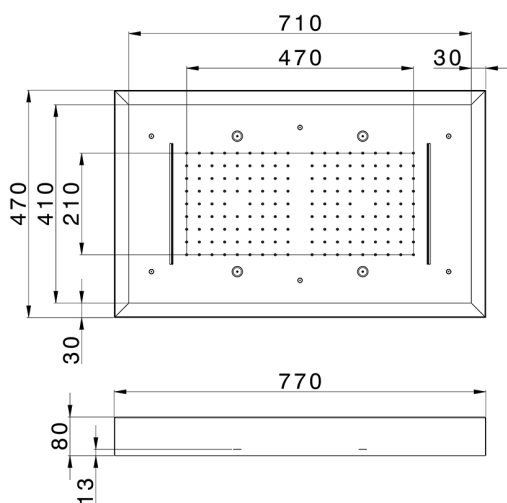

## 770x470 mm Chromotherapy Ceiling showerhead ZEN\_ZS1C0185

MODEL **ZS1C0185**

770x470 mm Chromotherapy Ceiling showerhead, with white cover, rain, spraying functions, waterfall, chromotherapy functions, concealed push-button panel, Stainless Steel