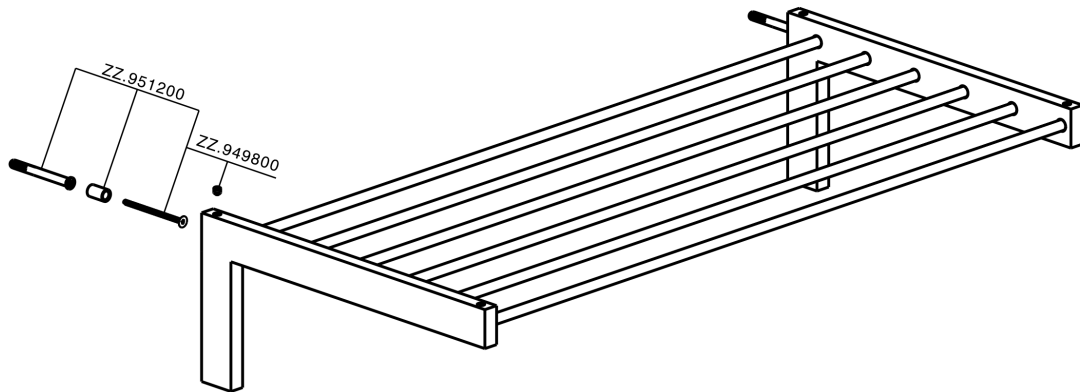

Towel rack BATHROOM ACCESSORIES_SQ090300

MODEL **SQ090300**

Towel rack

AVAILABLE FINISHINGS

-  **21** 21 Chrome
-  **2B** 2B Polished Nickel
-  **2F** 2F Brushed Nickel
-  **2Q** 2Q Black Titanium
-  **40** 40 Matt Black
-  **4Q** 4Q Matt White

CHARACTERISTICS

Towel rack BATHROOM ACCESSORIES_SQ090300

SQ090300

<https://en.huberitalia.com/towel-rack-bathroom-accessories-sq090300>

2024-11-23