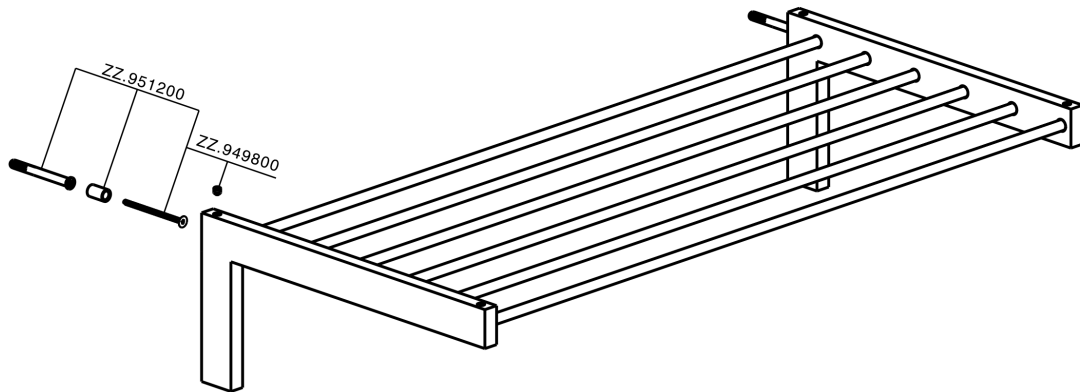

Towel rack BATHROOM ACCESSORIES_SQ090300

MODEL **SQ090300**

Towel rack

AVAILABLE FINISHINGS

- 
21 21 Chrome
- 
2B 2B Polished Nickel
- 
2F 2F Brushed Nickel
- 
2Q 2Q Black Titanium
- 
40 40 Matt Black
- 
4Q 4Q Matt White

CHARACTERISTICS

Towel rack BATHROOM ACCESSORIES_SQ090300

SQ090300

<https://en.huberitalia.com/towel-rack-bathroom-accessories-sq090300>

2024-11-21