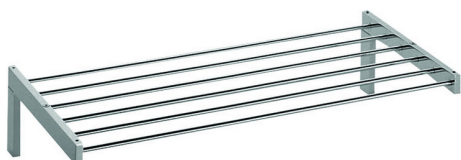

## Towel rack BATHROOM ACCESSORIES\_SQ090300

MODEL **SQ090300**

Towel rack

### AVAILABLE FINISHINGS

-  **21** 21 Chrome
-  **2B** 2B Polished Nickel
-  **2F** 2F Brushed Nickel
-  **2Q** 2Q Black Titanium
-  **40** 40 Matt Black
-  **4Q** 4Q Matt White