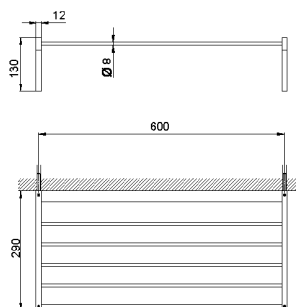

Towel rack BATHROOM ACCESSORIES_SQ090300

MODEL **SQ090300**

Towel rack

AVAILABLE FINISHINGS

- **21** 21 Chrome
- **2B** 2B Polished Nickel
- **2F** 2F Brushed Nickel
- **2Q** 2Q Black Titanium
- **40** 40 Matt Black
- **4Q** 4Q Matt White

CHARACTERISTICS