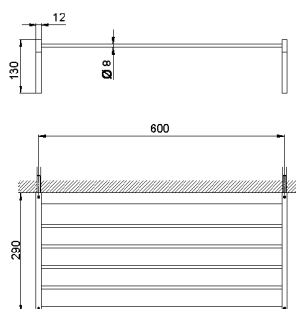

Towel rack BATHROOM ACCESSORIES_SQ090300

MODEL **SQ090300**

Towel rack

AVAILABLE FINISHINGS

-  **21** 21 Chrome
-  **2B** 2B Polished Nickel
-  **2F** 2F Brushed Nickel
-  **2Q** 2Q Black Titanium
-  **40** 40 Matt Black
-  **4Q** 4Q Matt White