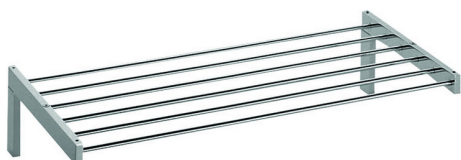

Towel rack BATHROOM ACCESSORIES_SQ090300

MODEL **SQ090300**

Towel rack

AVAILABLE FINISHINGS

-  **21** 21 Chrome
-  **2B** 2B Polished Nickel
-  **2F** 2F Brushed Nickel
-  **2Q** 2Q Black Titanium
-  **40** 40 Matt Black
-  **4Q** 4Q Matt White