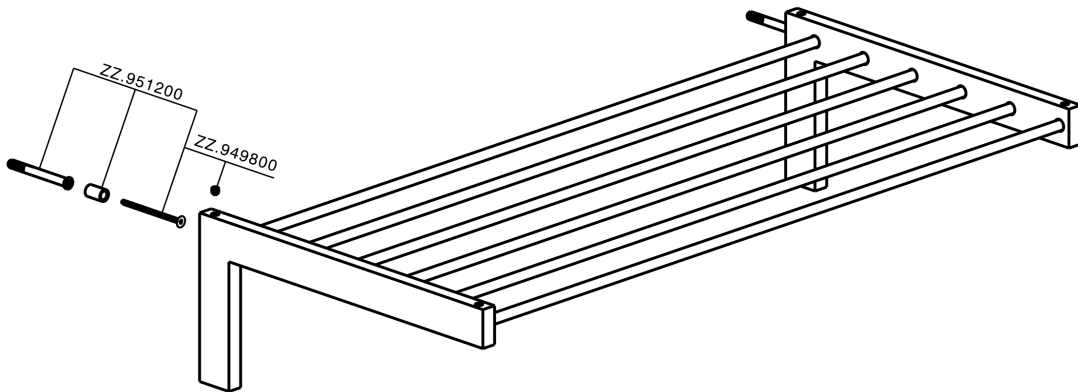

Towel rack BATHROOM ACCESSORIES_SQ090300

MODEL **SQ090300**

Towel rack

AVAILABLE FINISHINGS

-  **21** 21 Chrome
-  **2B** 2B Polished Nickel
-  **2F** 2F Brushed Nickel
-  **2Q** 2Q Black Titanium
-  **40** 40 Matt Black
-  **4Q** 4Q Matt White

CHARACTERISTICS

Towel rack BATHROOM ACCESSORIES_SQ090300

SQ090300

<https://en.huberitalia.com/towel-rack-bathroom-accessories-sq090300>

2024-11-24