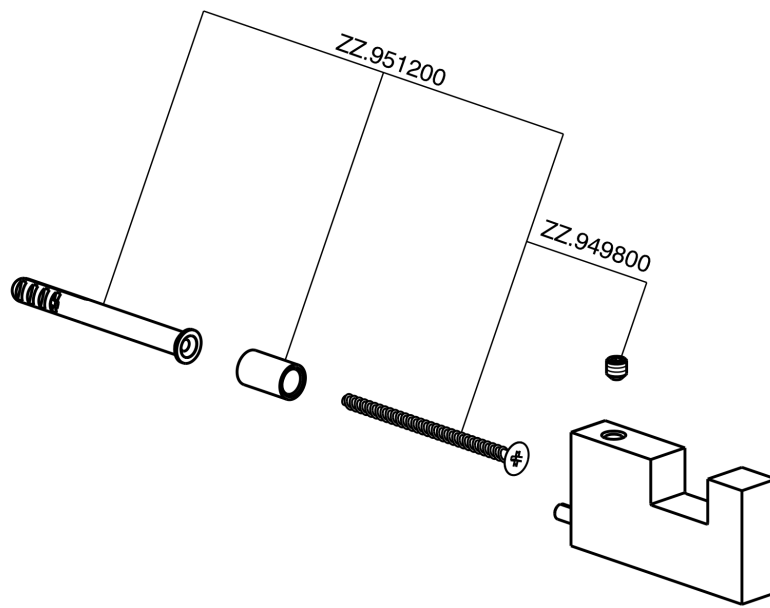

Single hook BATHROOM ACCESSORIES_SQ090710

MODEL **SQ090710**

Single hook

AVAILABLE FINISHINGS

-  **21** 21 Chrome
-  **2B** 2B Polished Nickel
-  **2F** 2F Brushed Nickel
-  **2Q** 2Q Black Titanium
-  **40** 40 Matt Black
-  **4Q** 4Q Matt White

CHARACTERISTICS

Single hook BATHROOM ACCESSORIES_SQ090710

SQ090710

<https://en.huberitalia.com/single-hook-bathroom-accessories-sq090710>

2026-04-07