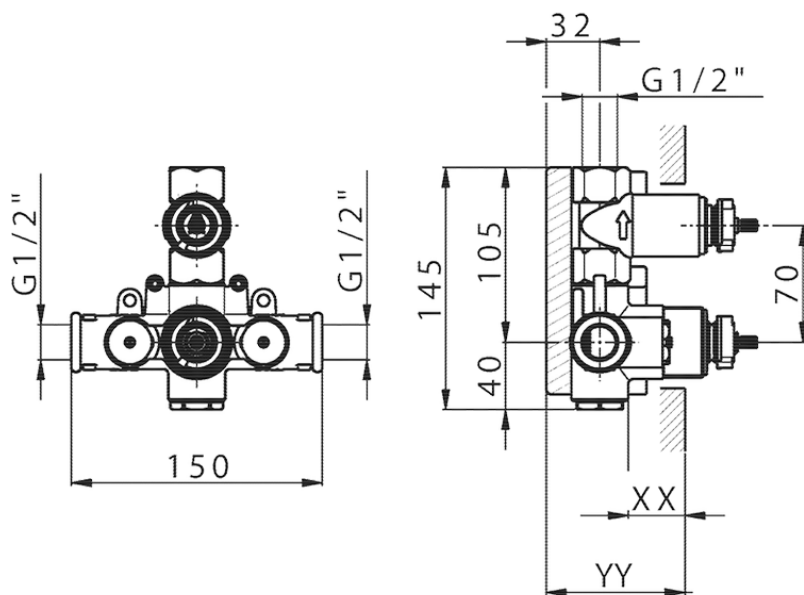

## Exposed part for 1-outlet con.thermo.shower valve THERMO\_SF007300

SF007300

<https://en.huberitalia.com/exposed-part-for-1-outlet-con-thermo-shower-valve-thermo-sf007300>

## Piastra/Plate/Plaque/Platte/Placa

2-3mm: XX 25-40 YY 76-91

10 mm: XX 16-31 YY 65-80

ZB007361

<https://en.huberitalia.com/1-outlet-concealed-thermostatic-shower-valve-concealed-zb007361>

## Piastra/Plate/Plaque/Platte/Placa

2-3mm: XX 25-40 YY 76-91

10 mm: XX 16-31 YY 65-80

ZB007301

<https://en.huberitalia.com/1-outlet-concealed-thermostatic-shower-valve-concealed-zb007301>

2025-01-15