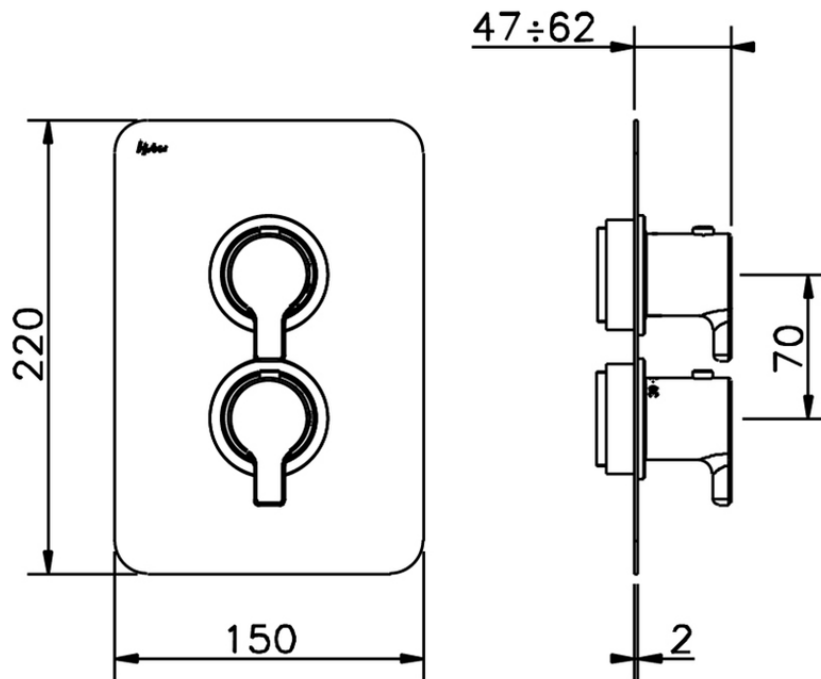

## Exposed part for 1-outlet con.thermo.shower valve THERMO\_SF007300

SF007300

<https://en.huberitalia.com/exposed-part-for-1-outlet-con-thermo-shower-valve-thermo-sf007300>

## Piastra/Plate/Plaque/Platte/Placa

2-3mm: XX 25-40 YY 76-91

10 mm: XX 16-31 YY 65-80

ZB007361

<https://en.huberitalia.com/1-outlet-concealed-thermostatic-shower-valve-concealed-zb007361>

## Piastra/Plate/Plaque/Platte/Placa

2-3mm: XX 25-40 YY 76-91

10 mm: XX 16-31 YY 65-80

ZB007301

<https://en.huberitalia.com/1-outlet-concealed-thermostatic-shower-valve-concealed-zb007301>

2025-01-15