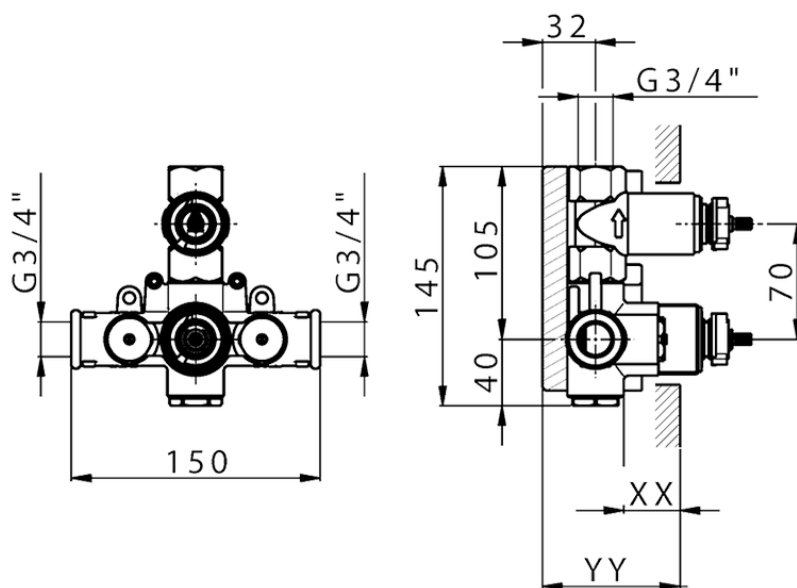

## Exposed part for 1-outlet con.thermo.shower valve THERMO\_SF007300

SF007300

<https://en.huberitalia.com/exposed-part-for-1-outlet-con-thermo-shower-valve-thermo-sf007300>

## Piastra/Plate/Plaque/Platte/Placa

2-3mm: XX 25-40 YY 76-91

10 mm: XX 16-31 YY 65-80

ZB007361

<https://en.huberitalia.com/1-outlet-concealed-thermostatic-shower-valve-concealed-zb007361>

## Piastra/Plate/Plaque/Platte/Placa

2-3mm: XX 25-40 YY 76-91

10 mm: XX 16-31 YY 65-80

ZB007301

<https://en.huberitalia.com/1-outlet-concealed-thermostatic-shower-valve-concealed-zb007301>

2025-01-15