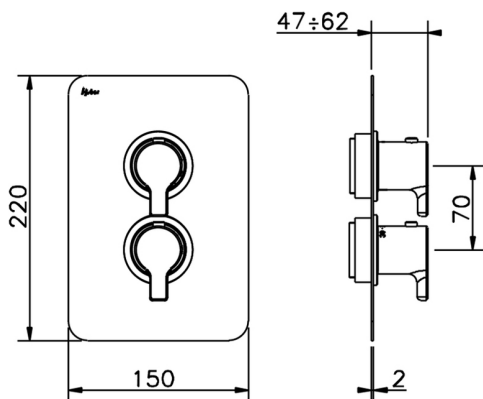

Thermostatic

The Huber thermostatic is your personal water manager, helping you to handle, control and save water and energy.