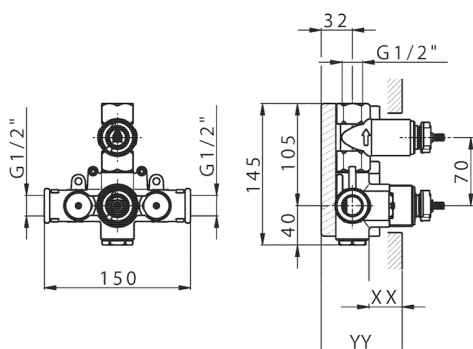

CHARACTERISTICS

Installation	Concealed
Cartridge Spare Parts	23.51A.HF
HF Thermostatic Valve	
Concealed	1

Piastra/Plate/Plaque/Platte/Placa

2-3mm: XX 25-40 YY 76-91

10 mm: XX 16-31 YY 65-80

Thermostatic

The Huber thermostatic is your personal water manager, helping you to handle, control and save water and energy.

1-outlet Concealed thermostatic shower valve CONCEALED_ZB007301

MODEL **ZB007301**

1-outlet Concealed thermostatic shower valve, with stopvalve, without trim kit

AVAILABLE FINISHINGS

CHARACTERISTICS

Installation **Concealed**

Cartridge Spare Parts **24.04A.PP**

8x20 Plus P Thermostatic Valve

Concealed **1**

Piastra/Plate/Plaque/Platte/Placa

2-3mm: XX 25-40 YY 76-91

10 mm: XX 16-31 YY 65-80

Thermostatic

The Huber thermostatic is your personal water manager, helping you to handle, control and save water and energy.