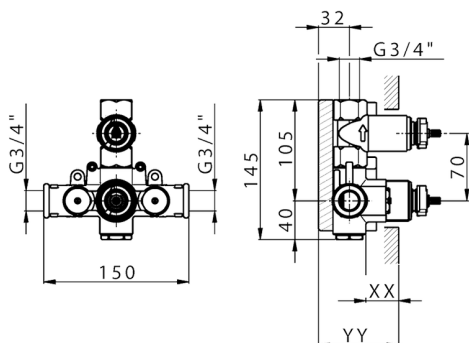

1-outlet Concealed thermostatic shower valve CONCEALED_ZB007361

MODEL **ZB007361**

1-outlet Concealed thermostatic shower valve, stopvalve with 3/4" outlet, without trim kit

AVAILABLE FINISHINGS

04 04 Without finishing

CHARACTERISTICS

Installation	Concealed
Cartridge Spare Parts	23.51A.HF
HF Thermostatic Valve	
Concealed	1

Piastra/Plate/Plaque/Platte/Placa

2-3mm: XX 25-40 YY 76-91

10 mm: XX 16-31 YY 65-80

Thermostatic

The Huber thermostatic is your personal water manager, helping you to handle, control and save water and energy.