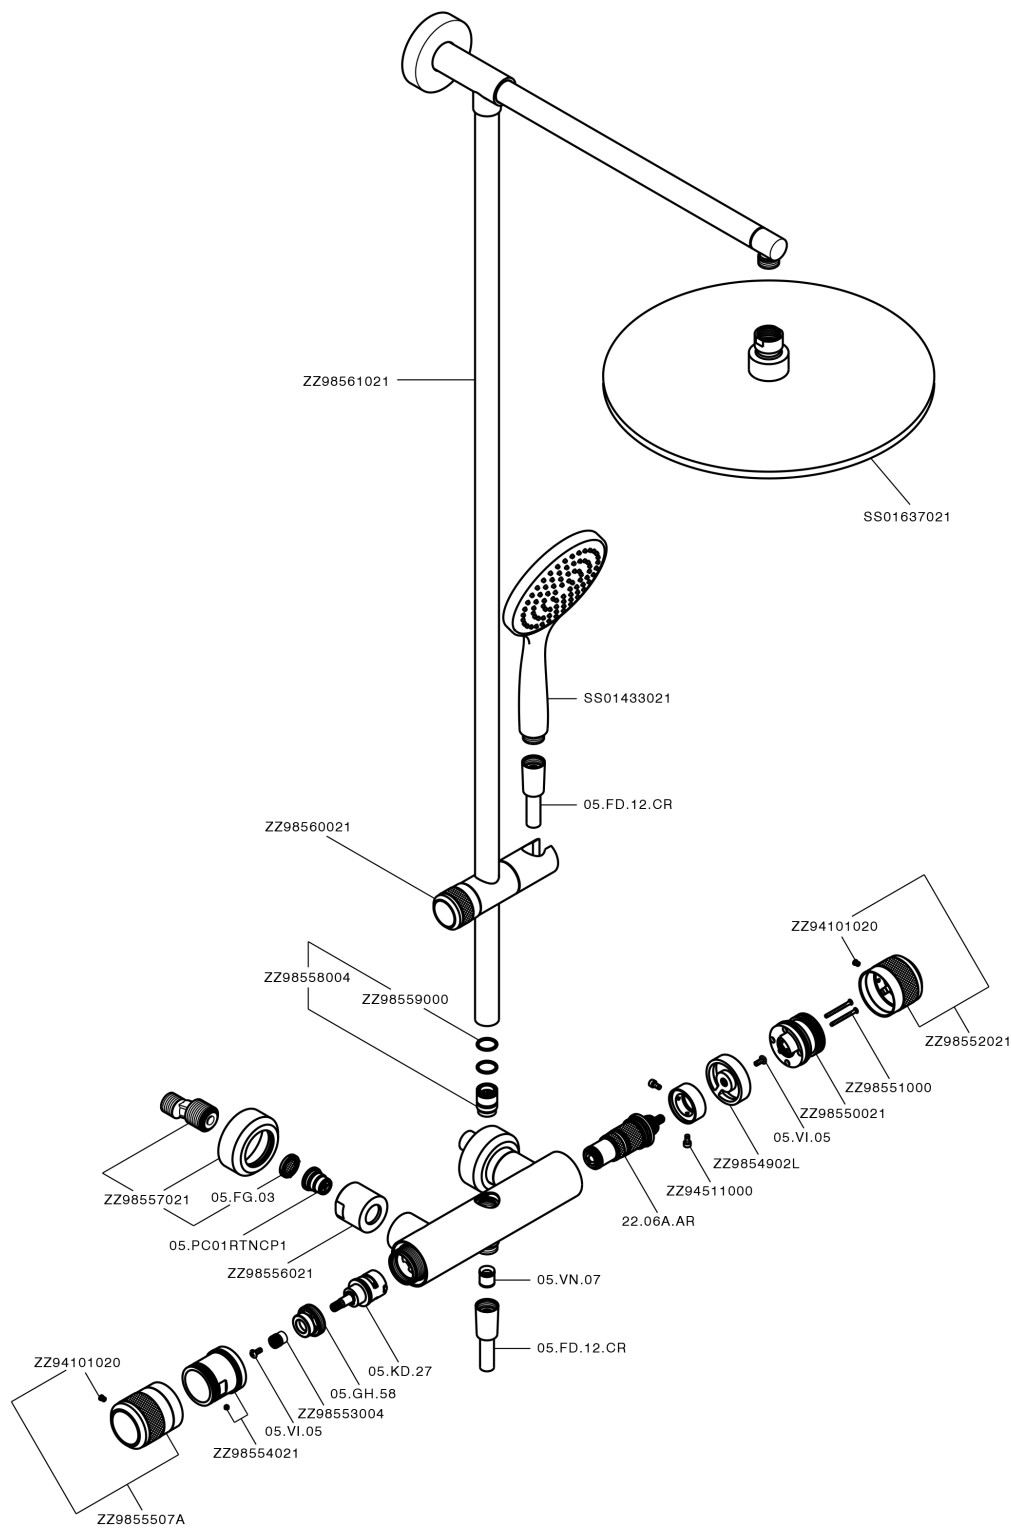

2-function Thermostatic shower set COLUMNS_CRC78010

MODEL **CRC78010**

2-function Thermostatic shower set, 2-outlet devia stop, not adjustable column, sliding handshower holder, 130 mm ABS Emotion one spray handshower, D.400 mm 8 mm Brass thick round showerhead, 150 cm SUPREME smooth flexible hose

AVAILABLE FINISHINGS

-  **21** 21 Chrome
-  **2F** 2F Brushed Nickel
-  **2Q** 2Q Black Titanium

CHARACTERISTICS

Cartridge Spare Parts **22.04A.AR - ZZ97279004**

Argo 2 (long filter) Thermostatic Valve

DeviaStop

The Huber Devia Stop technology allows to adjust the water flow and to direct it to the selected output point (overhead soaker, hand shower, etc).

SafeTouch

The Huber SafeTouch system maintains the mixer body cool to the touch during operation.

Thermostatic

The Huber thermostatic is your personal water manager, helping you to handle, control and save water and energy.

2-function Thermostatic shower set COLUMNS_CRC78010

CRC78010

<https://en.huberitalia.com/2-function-thermostatic-shower-set-columns-crc78010>