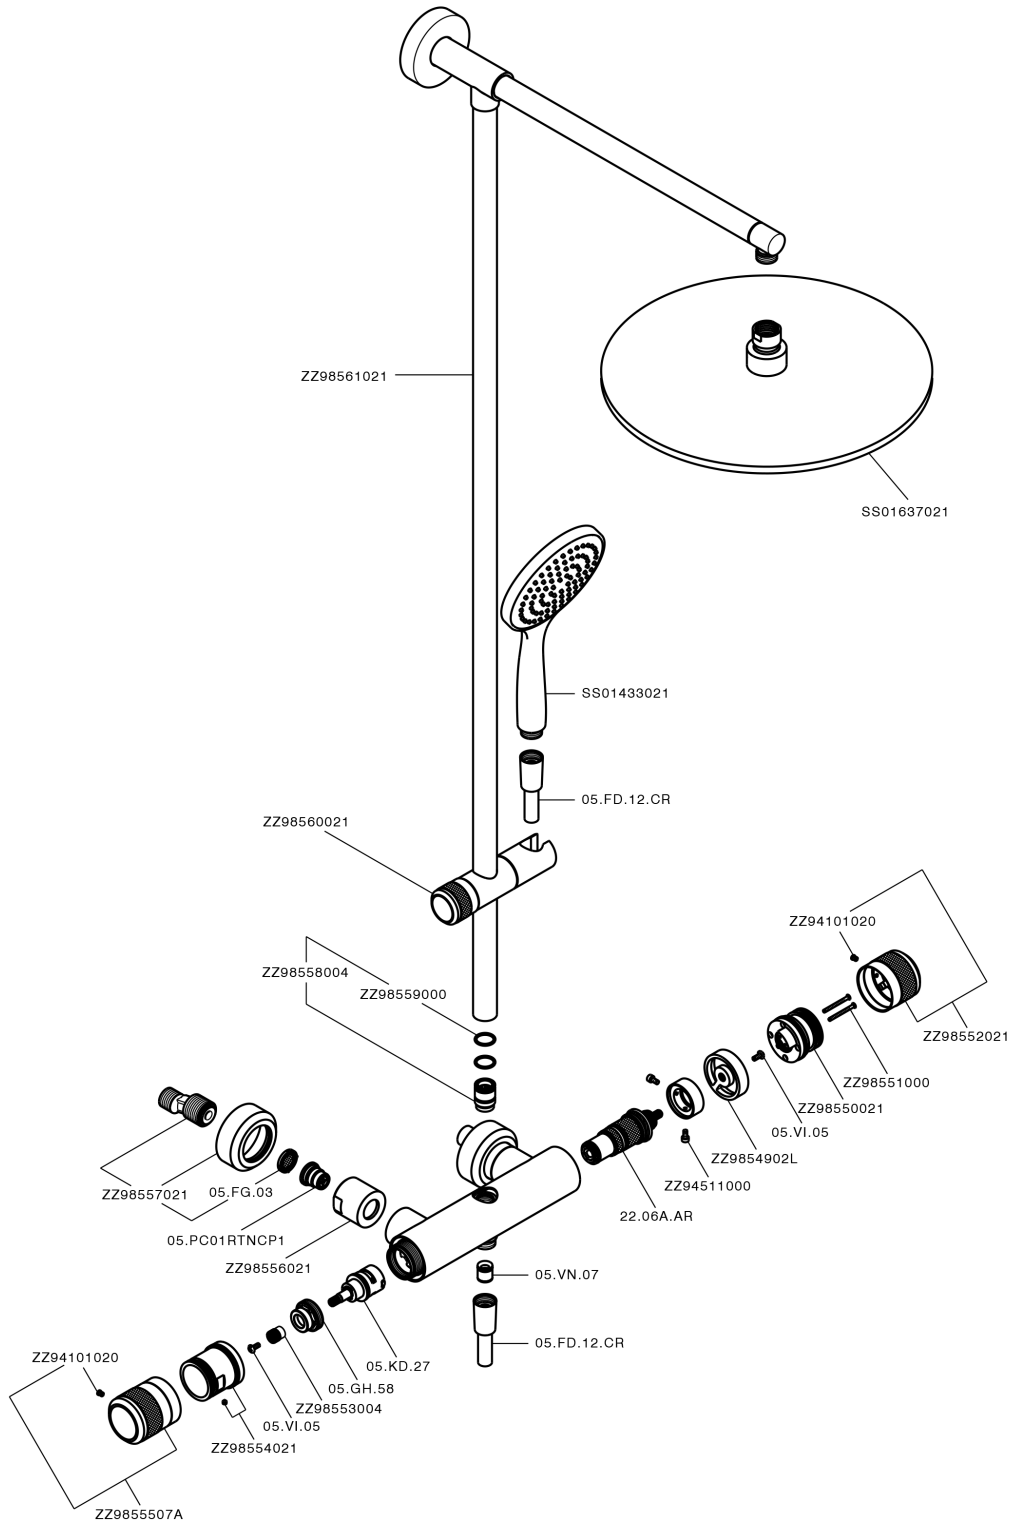

2-function Thermostatic shower set COLUMNS_CRC78010

MODEL **CRC78010**

2-function Thermostatic shower set, 2-outlet devia stop, not adjustable column, sliding handshower holder, 130 mm ABS Emotion one spray handshower, D.400 mm 8 mm Brass thick round showerhead, 150 cm SUPREME smooth flexible hose

AVAILABLE FINISHINGS

-  **21** 21 Chrome
-  **2F** 2F Brushed Nickel
-  **2Q** 2Q Black Titanium

CHARACTERISTICS

Cartridge Spare Parts **22.04A.AR - ZZ97279004**

Argo 2 (long filter) Thermostatic Valve

DeviaStop

The Huber Devia Stop technology allows to adjust the water flow and to direct it to the selected output point (overhead soaker, hand shower, etc).

SafeTouch

The Huber SafeTouch system maintains the mixer body cool to the touch during operation.

Thermostatic

The Huber thermostatic is your personal water manager, helping you to handle, control and save water and energy.

2-function Thermostatic shower set COLUMNS_CRC78010

CRC78010

<https://en.huberitalia.com/2-function-thermostatic-shower-set-columns-crc78010>