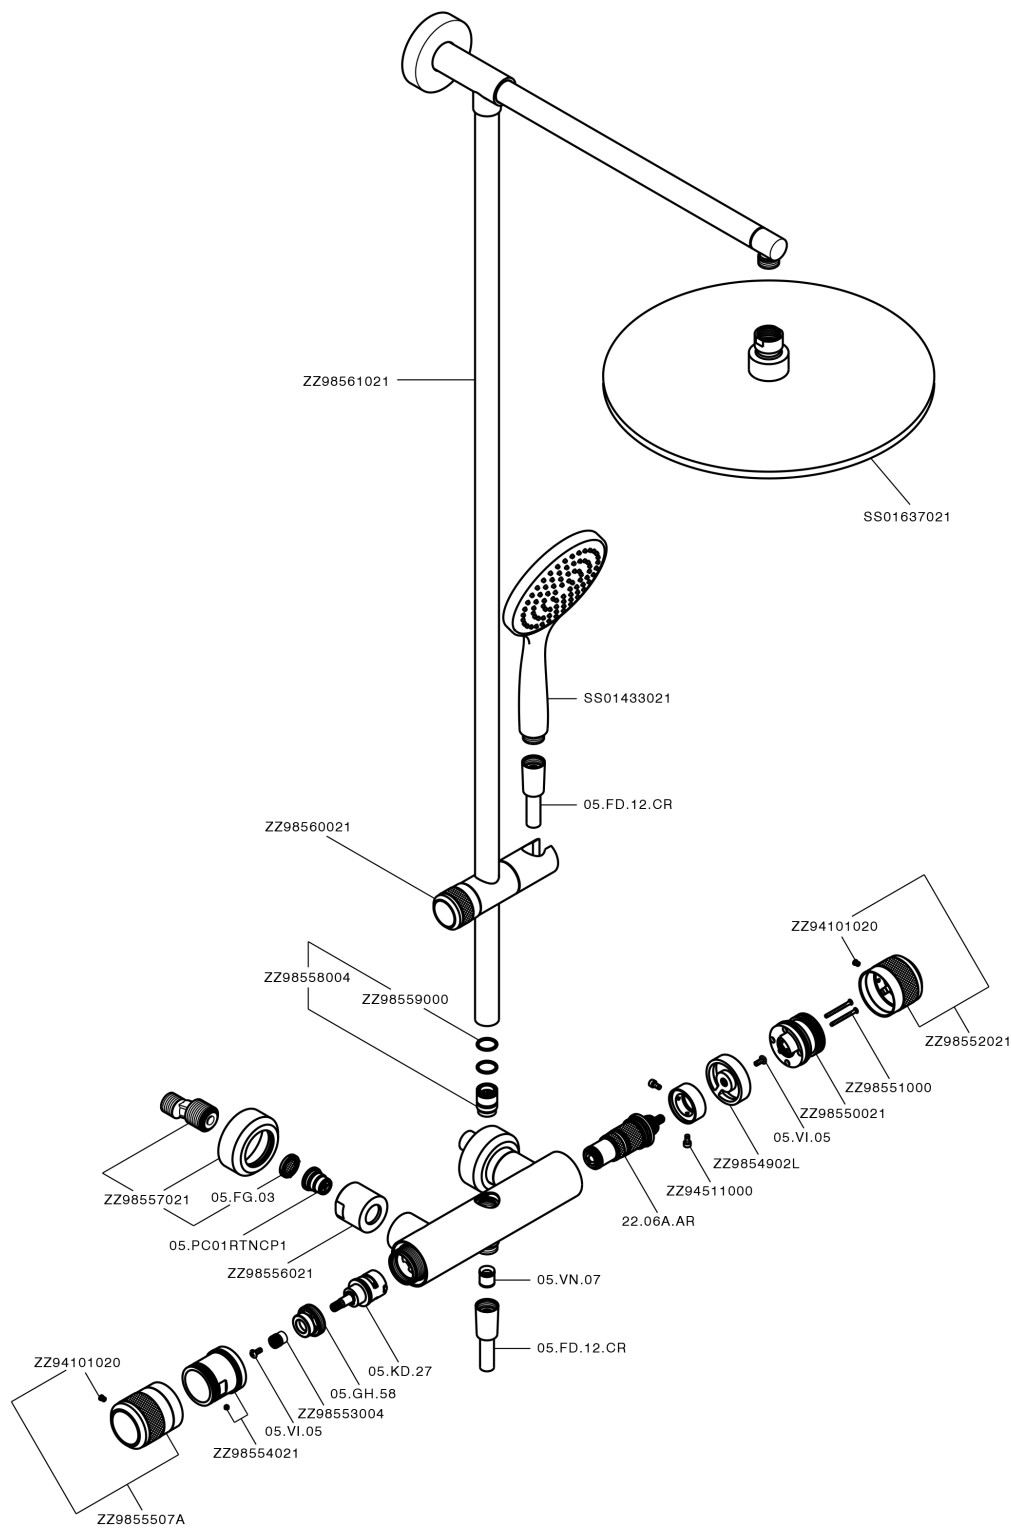

2-function Thermostatic shower set COLUMNS_CRC78010

CRC78010

<https://en.huberitalia.com/2-function-thermostatic-shower-set-columns-crc78010>

2026-04-29