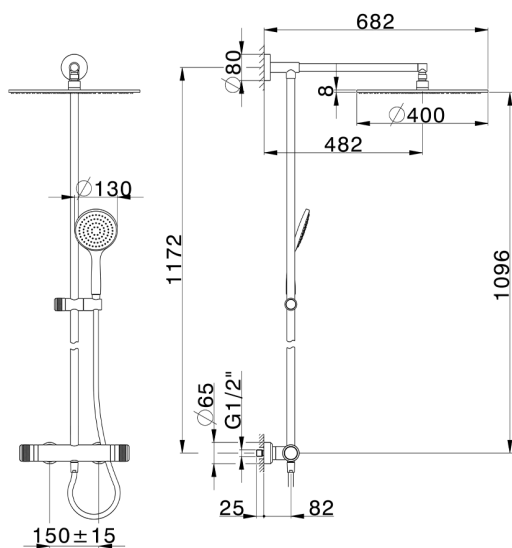

2-function Thermostatic shower set COLUMNS_CRC78010

MODEL **CRC78010**

2-function Thermostatic shower set, 2-outlet devia stop, not adjustable column, sliding handshower holder, 130 mm ABS Emotion one spray handshower, D.400 mm 8 mm Brass thick round showerhead, 150 cm SUPREME smooth flexible hose

AVAILABLE FINISHINGS

-  **21** 21 Chrome
-  **2F** 2F Brushed Nickel
-  **2Q** 2Q Black Titanium

CHARACTERISTICS

Cartridge Spare Parts **22.04A.AR - ZZ97279004**

Argo 2 (long filter) Thermostatic Valve

DeviaStop

The Huber Devia Stop technology allows to adjust the water flow and to direct it to the selected output point (overhead soaker, hand shower, etc).

SafeTouch

The Huber SafeTouch system maintains the mixer body cool to the touch during operation.