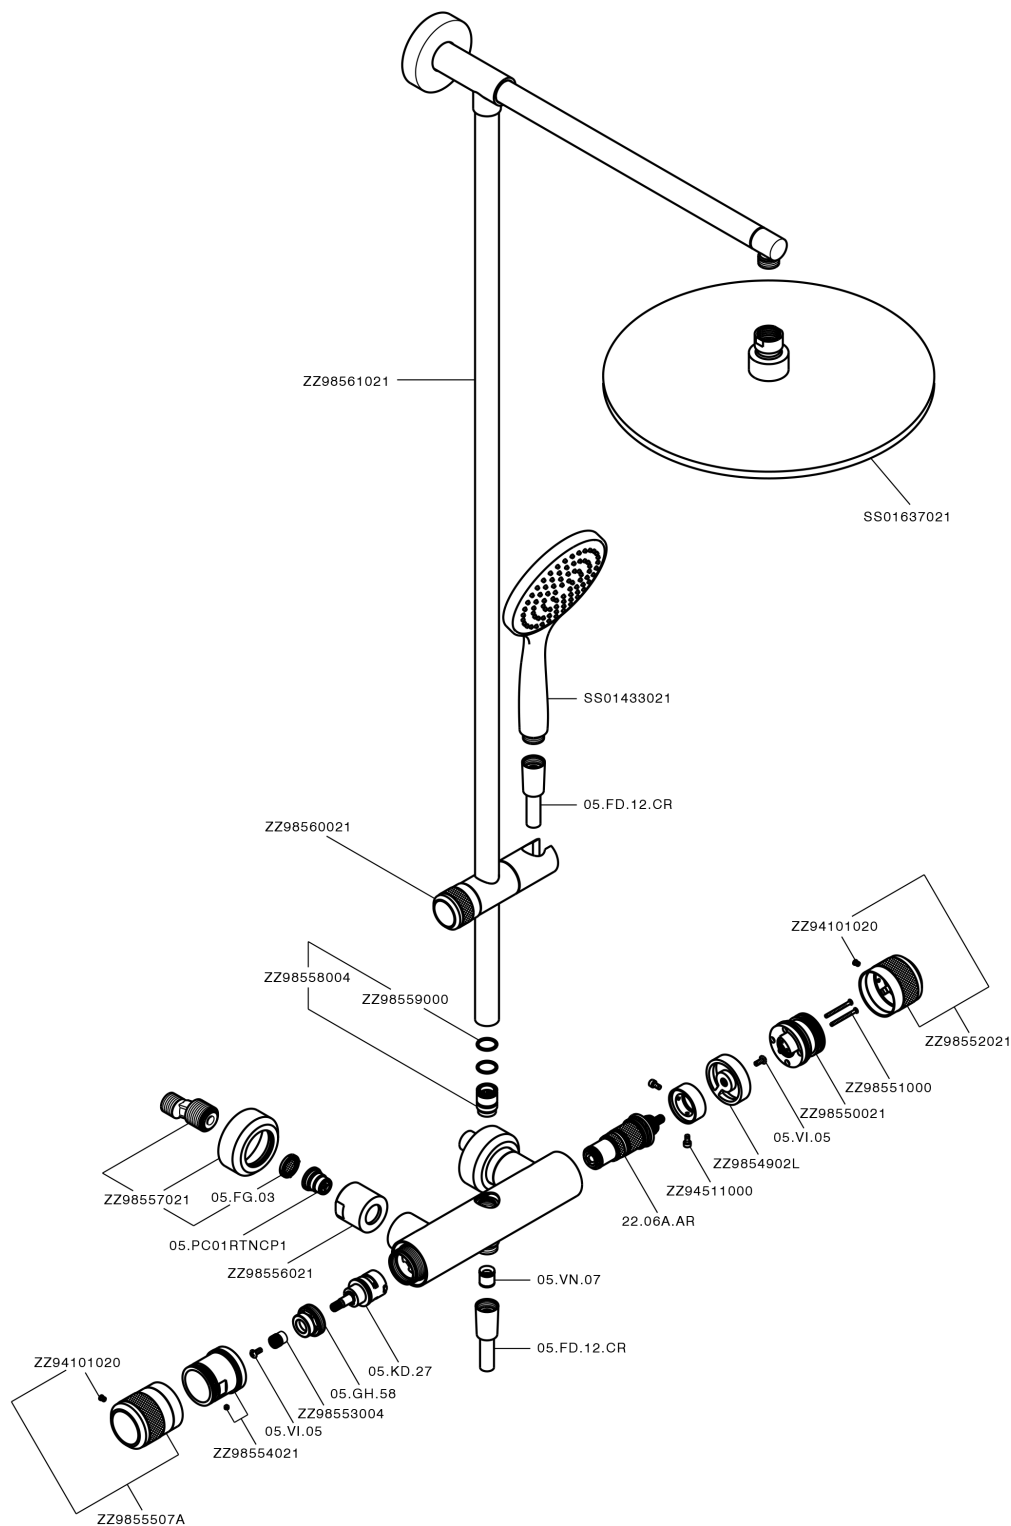

2-function Thermostatic shower set COLUMNS_CRC78010

MODEL **CRC78010**

2-function Thermostatic shower set, 2-outlet devia stop, not adjustable column, sliding handshower holder, 130 mm ABS Emotion one spray handshower, D.400 mm 8 mm Brass thick round showerhead, 150 cm SUPREME smooth flexible hose

AVAILABLE FINISHINGS

-  **21** 21 Chrome
-  **2F** 2F Brushed Nickel
-  **2Q** 2Q Black Titanium

CHARACTERISTICS

Cartridge Spare Parts **22.04A.AR - ZZ97279004**

Argo 2 (long filter) Thermostatic Valve

DeviaStop

The Huber Devia Stop technology allows to adjust the water flow and to direct it to the selected output point (overhead soaker, hand shower, etc).

SafeTouch

The Huber SafeTouch system maintains the mixer body cool to the touch during operation.

Thermostatic

The Huber thermostatic is your personal water manager, helping you to handle, control and save water and energy.

2-function Thermostatic shower set COLUMNS_CRC78010

CRC78010

<https://en.huberitalia.com/2-function-thermostatic-shower-set-columns-crc78010>