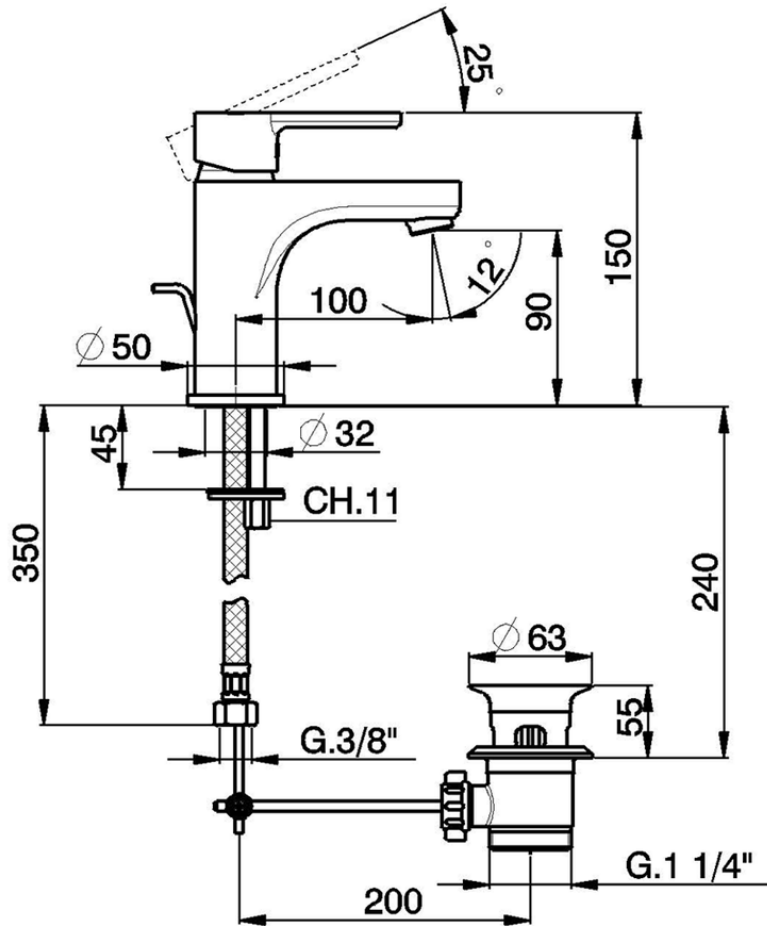

Single lever 'large' washbasin mixer H2_H2000490

H2000490

<https://en.huberitalia.com/single-lever-large-washbasin-mixer-h2-h2000490>

2024-12-19