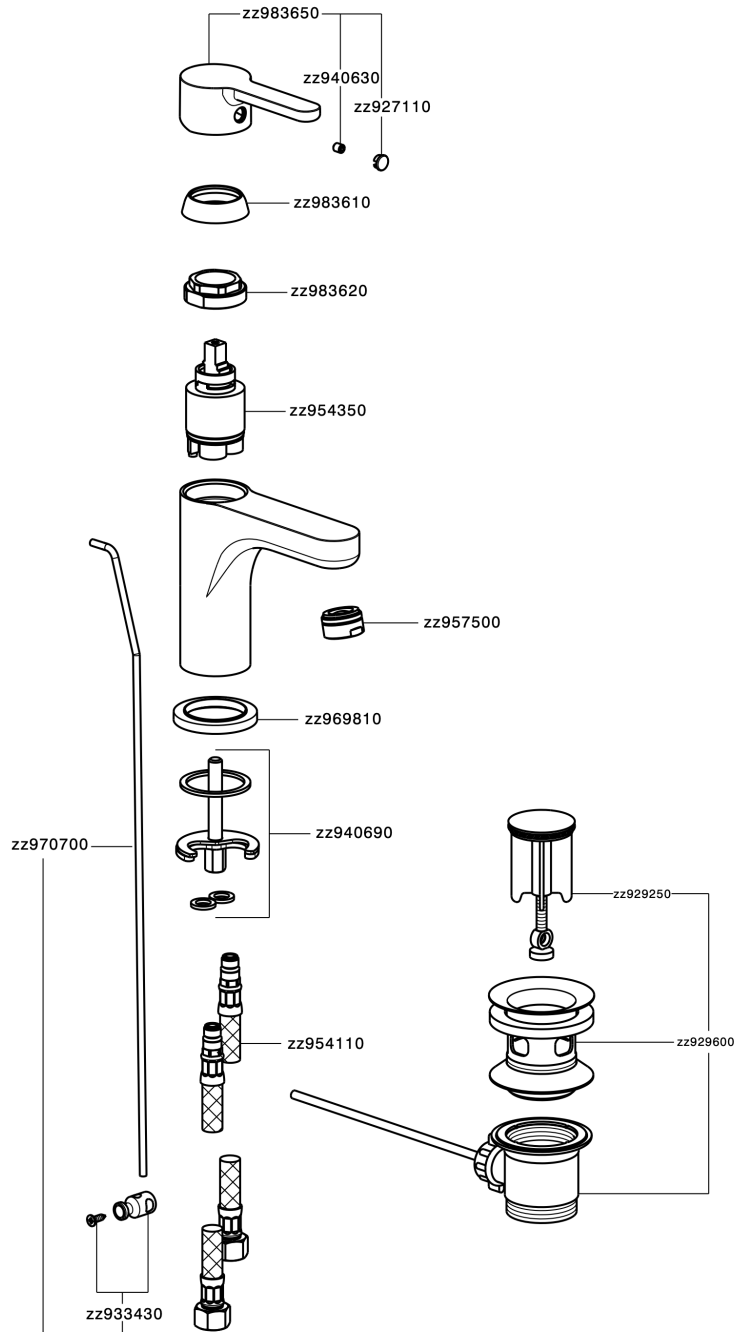

Single lever 'large' washbasin mixer H2_H2000490

H2000490

<https://en.huberitalia.com/single-lever-large-washbasin-mixer-h2-h2000490>

2024-12-18