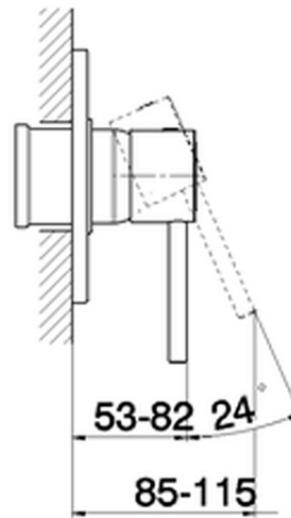

## Exposed part for concealed S.L. shower valve TRATTO EVO\_TV003000

TV003000

<https://en.huberitalia.com/exposed-part-for-concealed-s-l-shower-valve-tratto-evo-tv003000>

Piastra/Plate/Plaque/Platte/Placa

2-3mm: XX 27-47 YY 54-74

10mm: XX 16-40 YY 43-68

ZB005300

<https://en.huberitalia.com/concealed-single-lever-shower-valve-concealed-zb005300>

2026-06-13