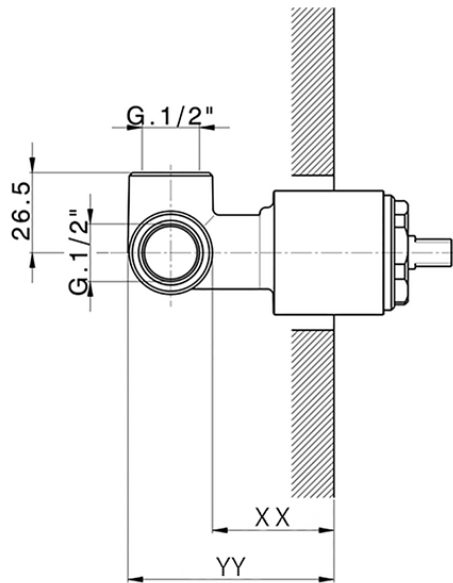

## Exposed part for concealed S.L. shower valve TRATTO EVO\_TV003000

TV003000

<https://en.huberitalia.com/exposed-part-for-concealed-s-l-shower-valve-tratto-evo-tv003000>

Piastra/Plate/Plaque/Platte/Placa

2-3mm: XX 27-47 YY 54-74

10mm: XX 16-40 YY 43-68

ZB005300

<https://en.huberitalia.com/concealed-single-lever-shower-valve-concealed-zb005300>

2026-06-13