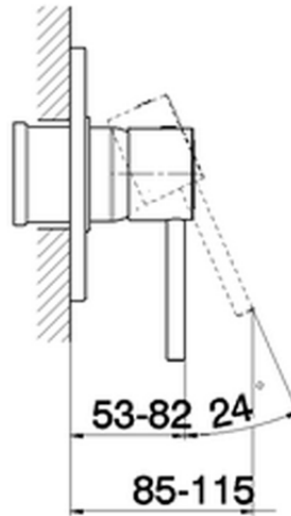

Exposed part for concealed S.L. shower valve TRATTO EVO_TV003000

TV003000

<https://en.huberitalia.com/exposed-part-for-concealed-s-l-shower-valve-tratto-evo-tv003000>

Piastra/Plate/Plaque/Platte/Placa

2-3mm: XX 27-47 YY 54-74

10mm: XX 16-40 YY 43-68

ZB005300

<https://en.huberitalia.com/concealed-single-lever-shower-valve-concealed-zb005300>

2026-04-06