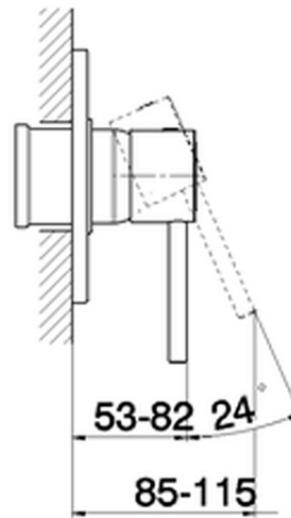

Exposed part for concealed S.L. shower valve TRATTO EVO_TV003000

TV003000

<https://en.huberitalia.com/exposed-part-for-concealed-s-l-shower-valve-tratto-evo-tv003000>

Piastra/Plate/Plaque/Platte/Placa

2-3mm: XX 27-47 YY 54-74

10mm: XX 16-40 YY 43-68

ZB005300

<https://en.huberitalia.com/concealed-single-lever-shower-valve-concealed-zb005300>

2026-04-29