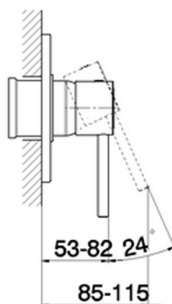

Exposed part for concealed S.L. shower valve TRATTO EVO_TV003000

MODEL **TV003000**

Exposed part for concealed S.L. shower valve, without concealed part, for Item ZB005300

AVAILABLE FINISHINGS

CHARACTERISTICS

Installation **Concealed**

Required concealed parts **ZB005300**

Concealed single lever shower valve CONCEALED_ZB005300

MODEL **ZB005300**

Concealed single lever shower valve, 1/2" Concealed shower mixer, without trim kit

AVAILABLE FINISHINGS

 **04** 04 Without finishing

CHARACTERISTICS

Installation	Concealed
Cartridge Spare Parts	ZZ94035000
35 mm Cartridge	
Concealed	1

Piastra/Plate/Plaque/Platte/Placa
 2-3mm: XX 27-47 YY 54-74
 10mm: XX 16-40 YY 43-68