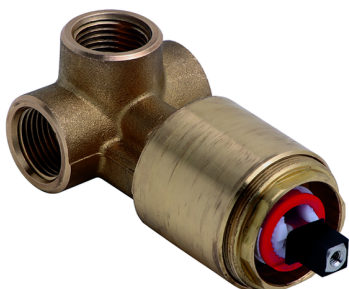

Concealed single lever shower valve CONCEALED_ZB005300

MODEL **ZB005300**

Concealed single lever shower valve, 1/2" Concealed shower mixer, without trim kit

AVAILABLE FINISHINGS

04 04 Without finishing

CHARACTERISTICS

Installation	Concealed
Cartridge Spare Parts	ZZ94035000
35 mm Cartridge	
Concealed	1