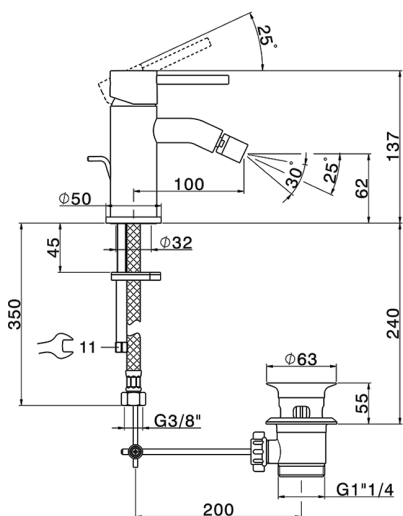

Single lever bidet mixer NUOVA KIRUNA_K2000550

MODEL **K2000550**

Single lever bidet mixer, with 1"1/4 automatic pop-up waste, G.3/8" stainless steel flexible hoses

AVAILABLE FINISHINGS

-  **21** 21 Chrome
-  **26** 26 Old Copper
-  **2F** 2F Brushed Nickel
-  **2W** 2W Brushed Gold
-  **40** 40 Matt Black
-  **4Q** 4Q Matt White

CHARACTERISTICS

Cartridge Spare Parts **ZZ99672000**

35 mm Cartridge

EcoStop

EcoStop feature limits water flow to approximately 50% of maximum output with one point of resistance on setting. Push slightly past the middle stop only when full water output is required. This will save water up to 50%.