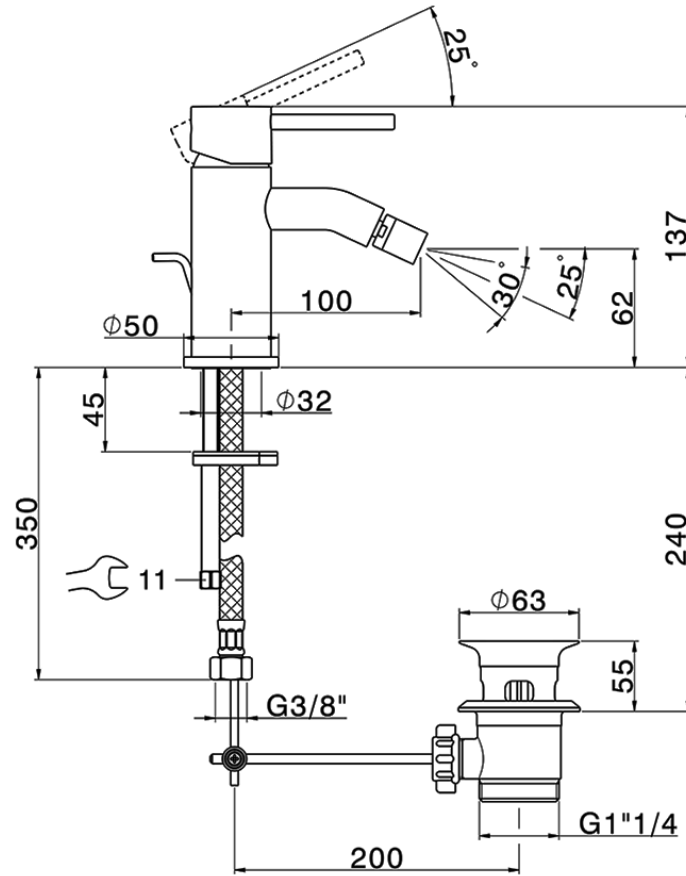

Single lever bidet mixer NUOVA KIRUNA_K2000550

K2000550

<https://en.huberitalia.com/single-lever-bidet-mixer-nuova-kiruna-k2000550>

2024-09-19