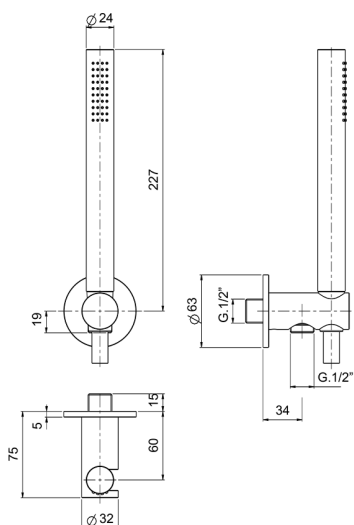

Lynox showerset LYNOX_SS018300

MODEL **SS018300**

Showerset, wall mounted handshower holder with wall elbow, D.22 mm INOX minimalistic one spray handshower, 150 cm stainless steel flexible hose, Innox AISI 316L

AVAILABLE FINISHINGS

D1 D1 Brushed Inox

CHARACTERISTICS

2026-04-09