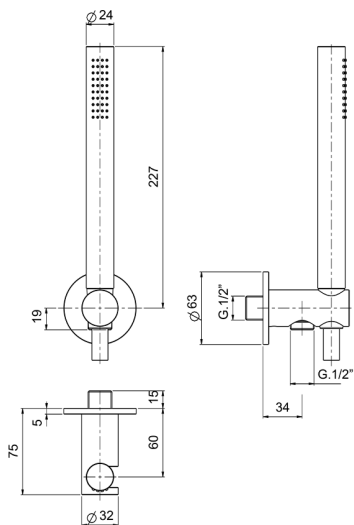

Lynox showerset LYNOX_SS018300

MODEL **SS018300**

Showerset, wall mounted handshower holder with wall elbow, D.22 mm INOX minimalistic one spray handshower, 150 cm stainless steel flexible hose, Inox AISI 316L

AVAILABLE FINISHINGS

D1 D1 Brushed Inox

CHARACTERISTICS

2026-06-29