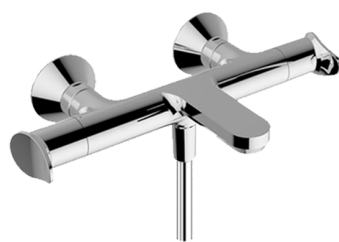

Thermostatic bath-shower mixer with sliding bar HARLOCK_HCS21010

MODEL **HCS21010**

Thermostatic bath-shower mixer with sliding bar, 60 cm slide rail kit with sliding bracket, Brass D.24mm minimalist one spray handshower, 150 cm SUPREME smooth flexible hose

AVAILABLE FINISHINGS

-  **21** 21 Chrome
-  **2P** 2P Rose Gold
-  **2Q** 2Q Black Titanium
-  **40** 40 Matt Black
-  **4Q** 4Q Matt White
-  **6T** 6T Chrome/Matt Black

CHARACTERISTICS

Cartridge Spare Parts **ZZ96551000**

TMX 25 Thermostatic Valve

DeviaStop

The Huber Devia Stop technology allows to adjust the water flow and to direct it to the selected output point (overhead soaker, hand shower, etc).

SafeTouch

The Huber SafeTouch system maintains the mixer body cool to the touch during operation.