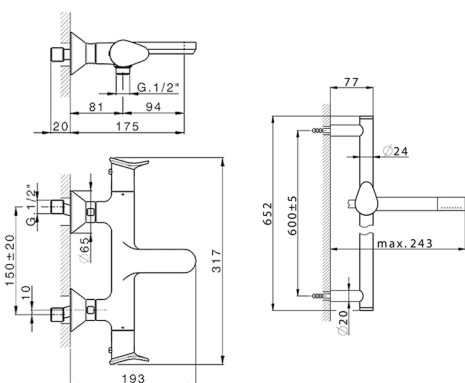

## Thermostatic bath-shower mixer with sliding bar HARLOCK\_HCS21010

MODEL **HCS21010**

Thermostatic bath-shower mixer with sliding bar, 60 cm slide rail kit with sliding bracket, Brass D.24mm minimalist one spray handshower, 150 cm SUPREME smooth flexible hose

### CHARACTERISTICS

Cartridge Spare Parts **ZZ96551000**

**TMX 25 Thermostatic Valve**