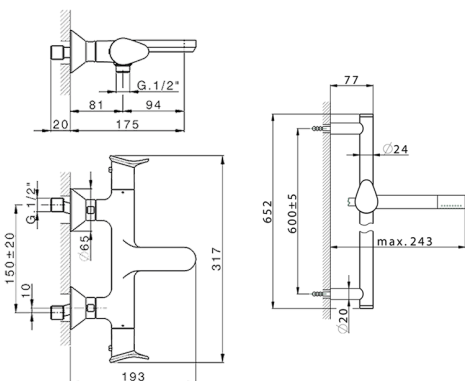

## Thermostatic bath-shower mixer with sliding bar HARLOCK\_HCS21010

MODEL **HCS21010**

Thermostatic bath-shower mixer with sliding bar, 60 cm slide rail kit with sliding bracket, Brass D.24mm minimalist one spray handshower, 150 cm SUPREME smooth flexible hose

### CHARACTERISTICS

Cartridge Spare Parts **ZZ96551000**

**TMX 25 Thermostatic Valve**