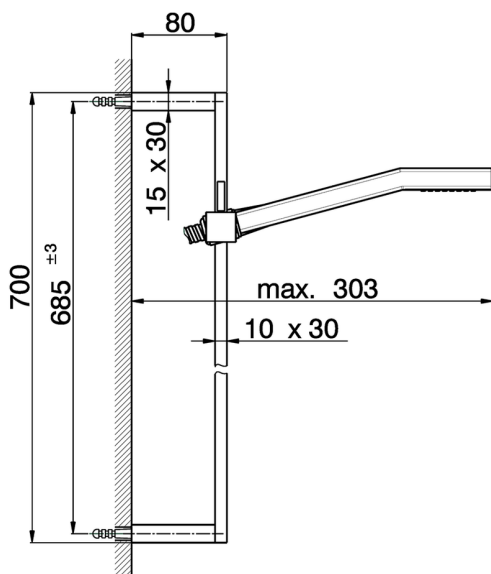

Shower set SHOWER_SS010040

MODEL **SS010040**

Shower set, 70 cm sliding rail bar with sliding bracket, 42x18 mm ABS Quad one spray handshower, 150 cm smooth SILVERFLEX Flexible Hose

AVAILABLE FINISHINGS

- **21** 21 Chrome
- **2B** 2B Polished Nickel
- **2F** 2F Brushed Nickel
- **40** 40 Matt Black
- **4Q** 4Q Matt White

CHARACTERISTICS

2024-11-15