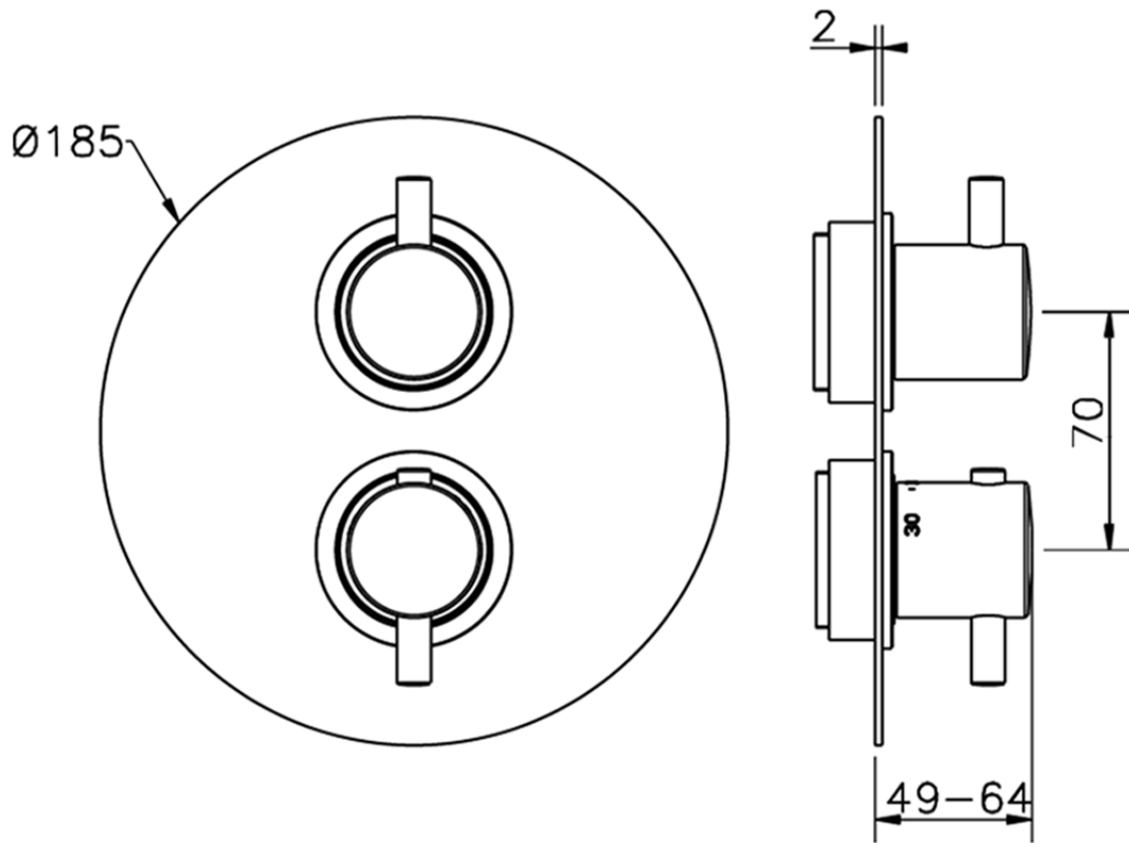

Exposed part for con.thermo.shower valve, 2-outlet M32_MT018100

MT018100

<https://en.huberitalia.com/exposed-part-for-con-thermo-shower-valve-2-outlet-m32-mt018100>

Piastra/Plate/Plaque/Platte/Placa

2-3mm: XX 25-40 YY 76-91

10 mm: XX 16-31 YY 65-80