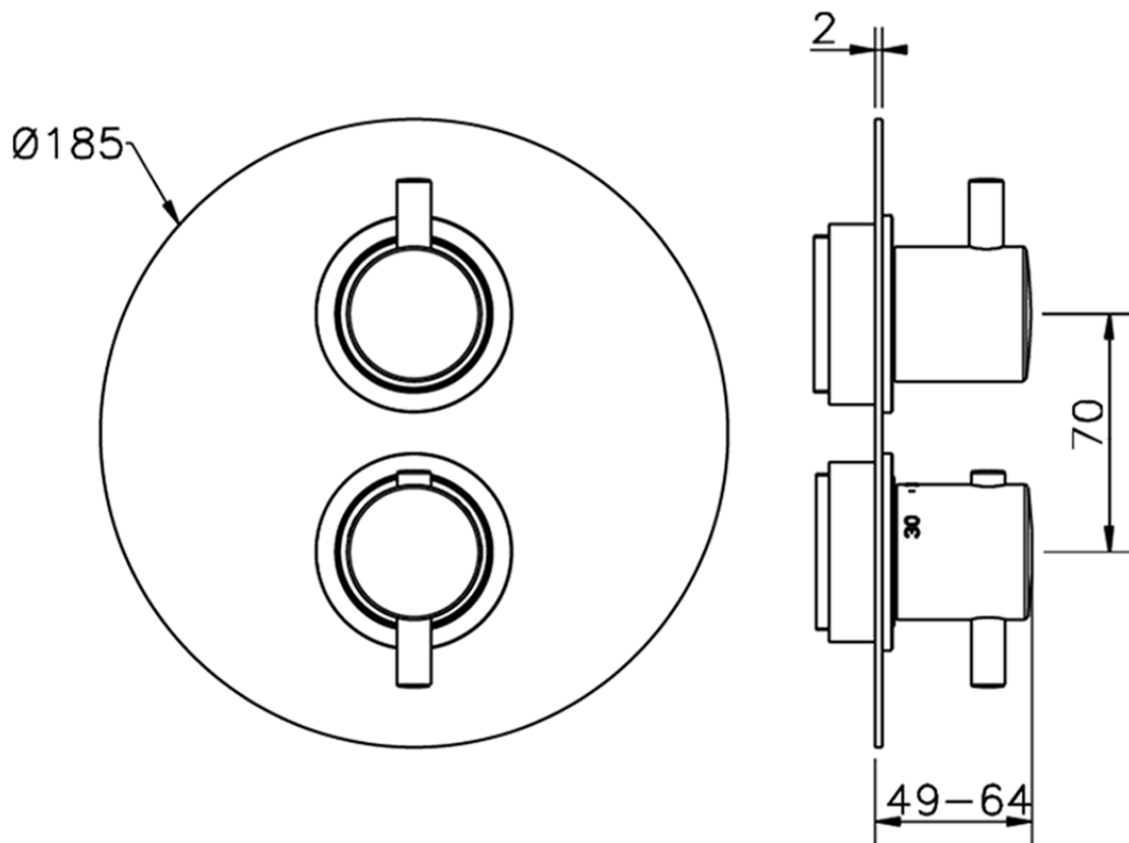

Exposed part for con.thermo.shower valve, 2-outlet M32_MT018100

MT018100

<https://en.huberitalia.com/exposed-part-for-con-thermo-shower-valve-2-outlet-m32-mt018100>

Piastra/Plate/Plaque/Platte/Placa

2-3mm: XX 25-40 YY 76-91

10 mm: XX 16-31 YY 65-80