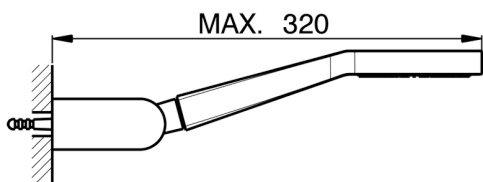

## Shower set SHOWER\_SS018160

MODEL **SS018160**

Shower set, Wall mounted adjustable handshower bracket, D.110 mm ABS one spray handshower, 150 cm smooth SILVERFLEX Flexible Hose

AVAILABLE FINISHINGS

CHARACTERISTICS