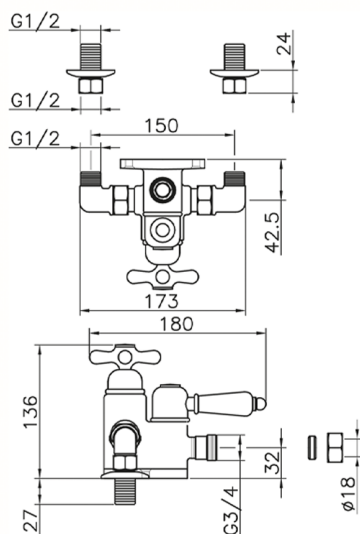

## Thermostatic shower mixer CROISETTE\_150.CS51H.

MODEL **150.CS51H.**

Thermostatic shower mixer, without shower set, 3/4" M Flexible Connection

### CHARACTERISTICS

Cartridge Spare Parts **24.04A.PP**

**8x20 Plus P Thermostatic Valve**