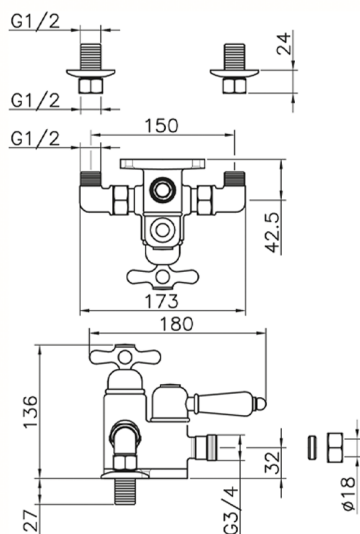

Thermostatic shower mixer CROISSETTE_150.CS51H.

MODEL **150.CS51H.**

Thermostatic shower mixer, without shower set, 3/4" M Flexible Connection

AVAILABLE FINISHINGS

-  **AG** AG Antique Gold
-  **BA** BA Old Bronze
-  **CR** CR Chrome
-  **2W** 2W Brushed Gold

CHARACTERISTICS

Cartridge Spare Parts **24.04A.PP**

8x20 Plus P Thermostatic Valve

Thermostatic

The Huber thermostatic is your personal water manager, helping you to handle, control and save water and energy.