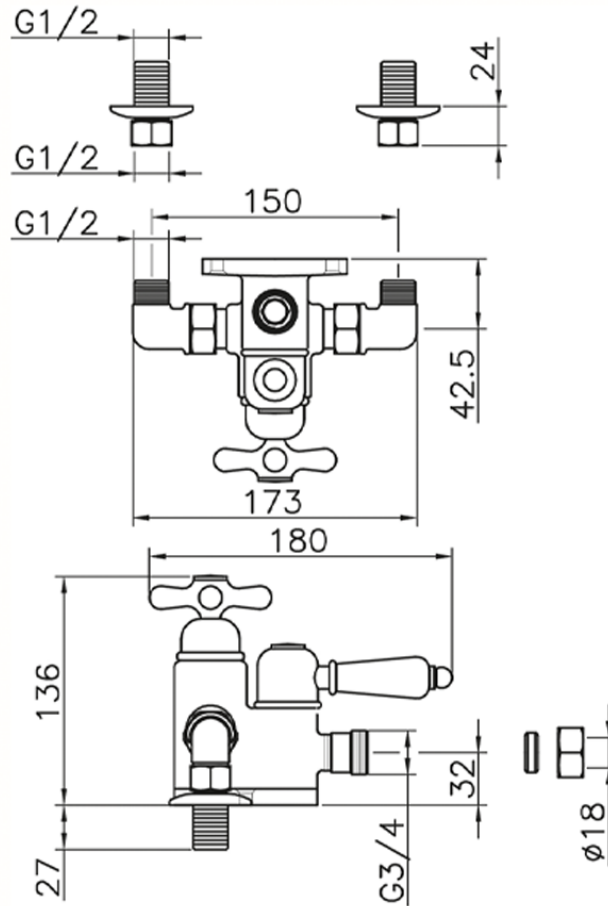

Thermostatic shower mixer CROISSETTE\_150.CS51H.

150.CS51H.

<https://en.huberitalia.com/thermostatic-shower-mixer-croisette-150-cs51h>

2024-12-19