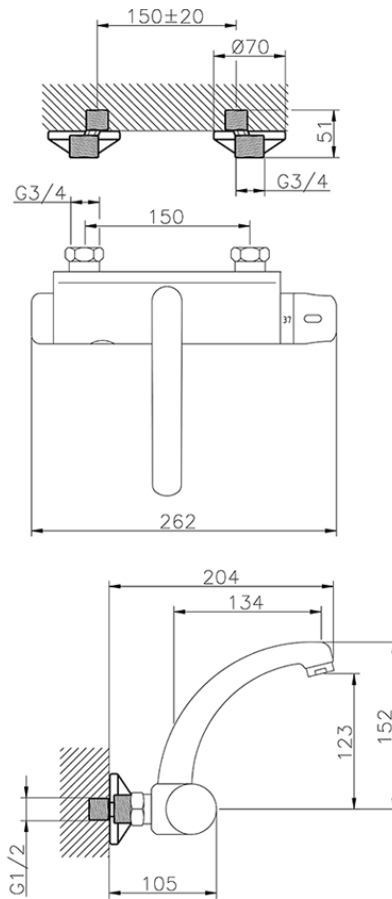

Thermo-electronic wall-mounted sink mixer COMMUNITY_401.23H.

401.23H.

<https://en.huberitalia.com/thermo-electronic-wall-mounted-sink-mixer-community-401-23h>

2024-09-19