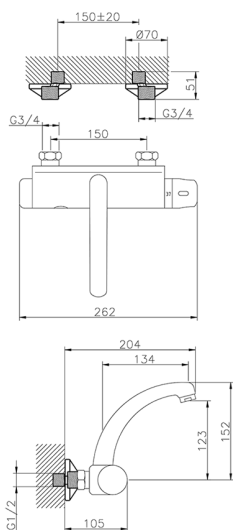

Thermo-electronic wall-mounted sink mixer COMMUNITY_401.23H.

MODEL **401.23H.**

Thermo-electronic wall-mounted sink mixer

AVAILABLE FINISHINGS

CHARACTERISTICS

Cartridge Spare Parts **24.02AB.PL**

12x32 Plus Thermostatic Valve