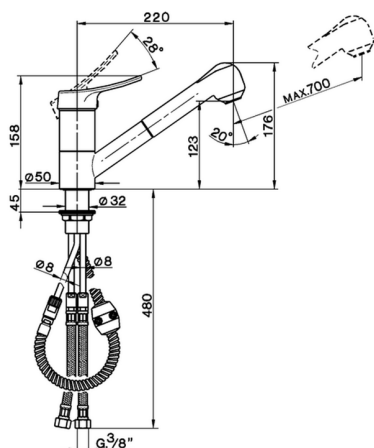

Single lever sink mixer with extrac.shower KITCHEN_FU702570

MODEL **FU702570**

Single lever sink mixer with extrac.shower,swivel spout,2 sprays handshower,150 cm brass flexible hose

AVAILABLE FINISHINGS

CHARACTERISTICS

Cartridge Spare Parts **ZZ92909000**

43 mm Cartridge

2024-12-22