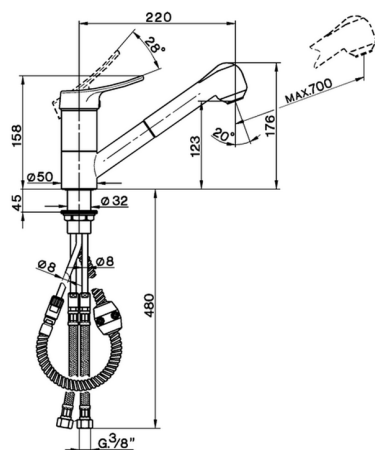

Single lever sink mixer with extrac.shower KITCHEN_FU702570

MODEL **FU702570**

Single lever sink mixer with extrac.shower,swivel spout,2 sprays handshower,150 cm brass flexible hose

AVAILABLE FINISHINGS

CHARACTERISTICS

Cartridge Spare Parts **ZZ92909000**

43 mm Cartridge

2025-02-11