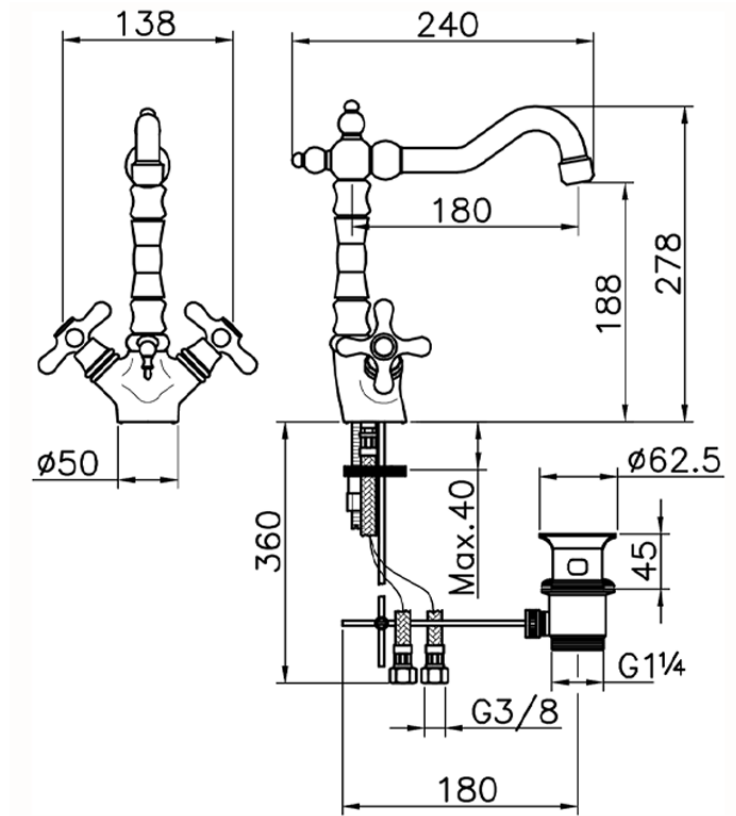

Washbasin mixer CROISSETTE\_CS000520

CS000520

<https://en.huberitalia.com/washbasin-mixer-croisette-cs000520>

2026-04-06