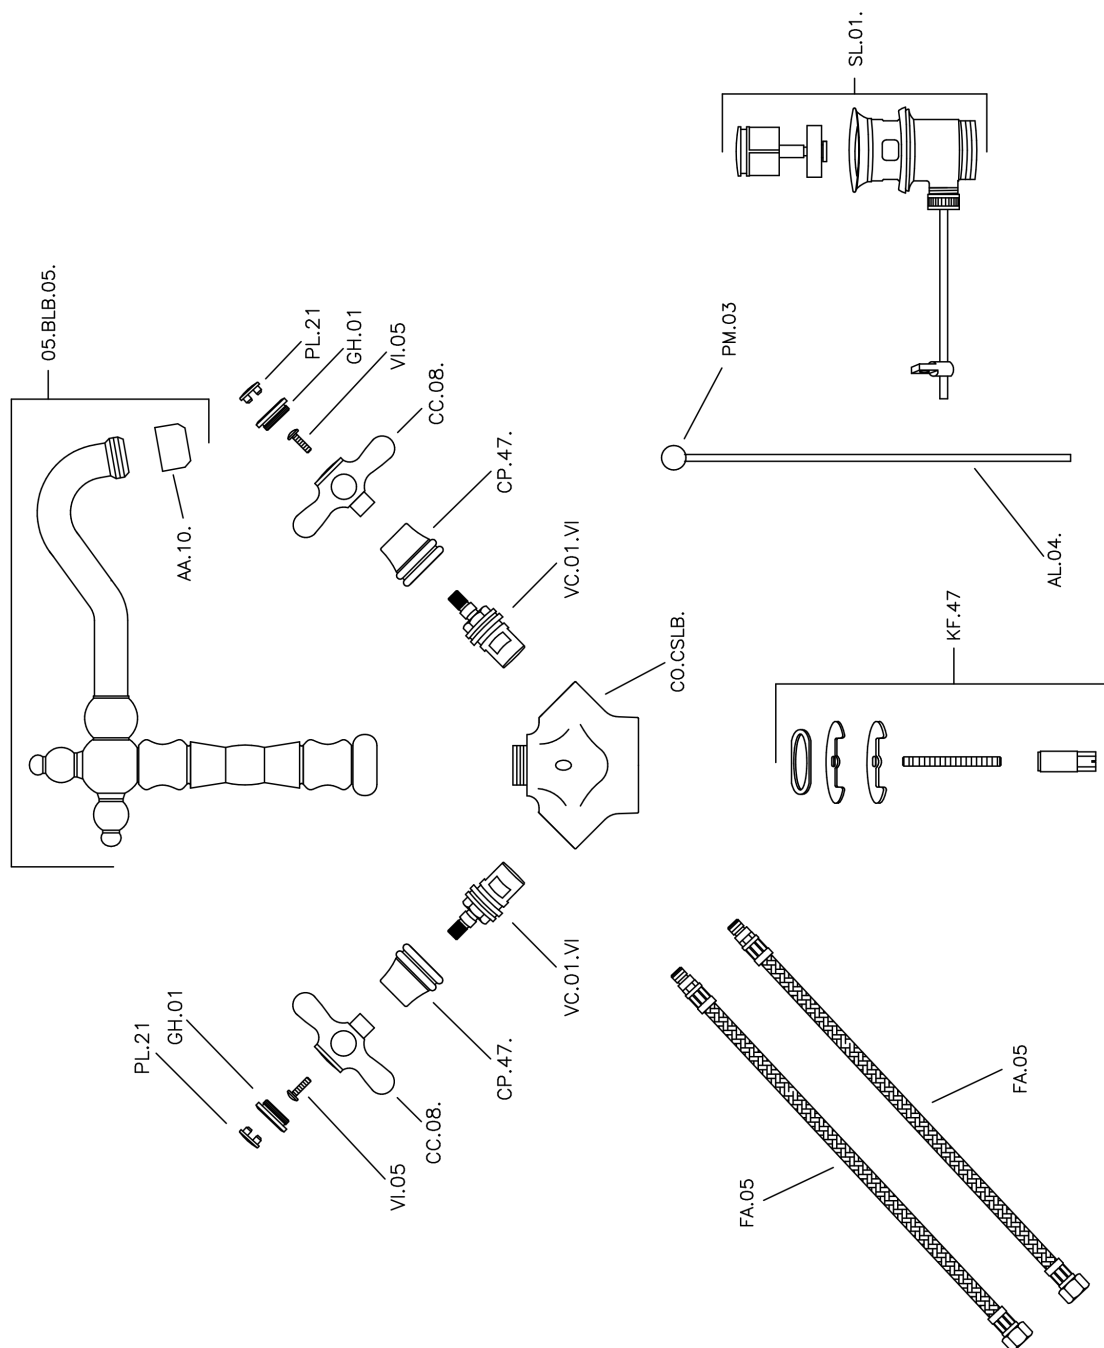

Washbasin mixer CROISSETTE_CS000520

CS000520

<https://en.huberitalia.com/washbasin-mixer-croisette-cs000520>

2026-04-06