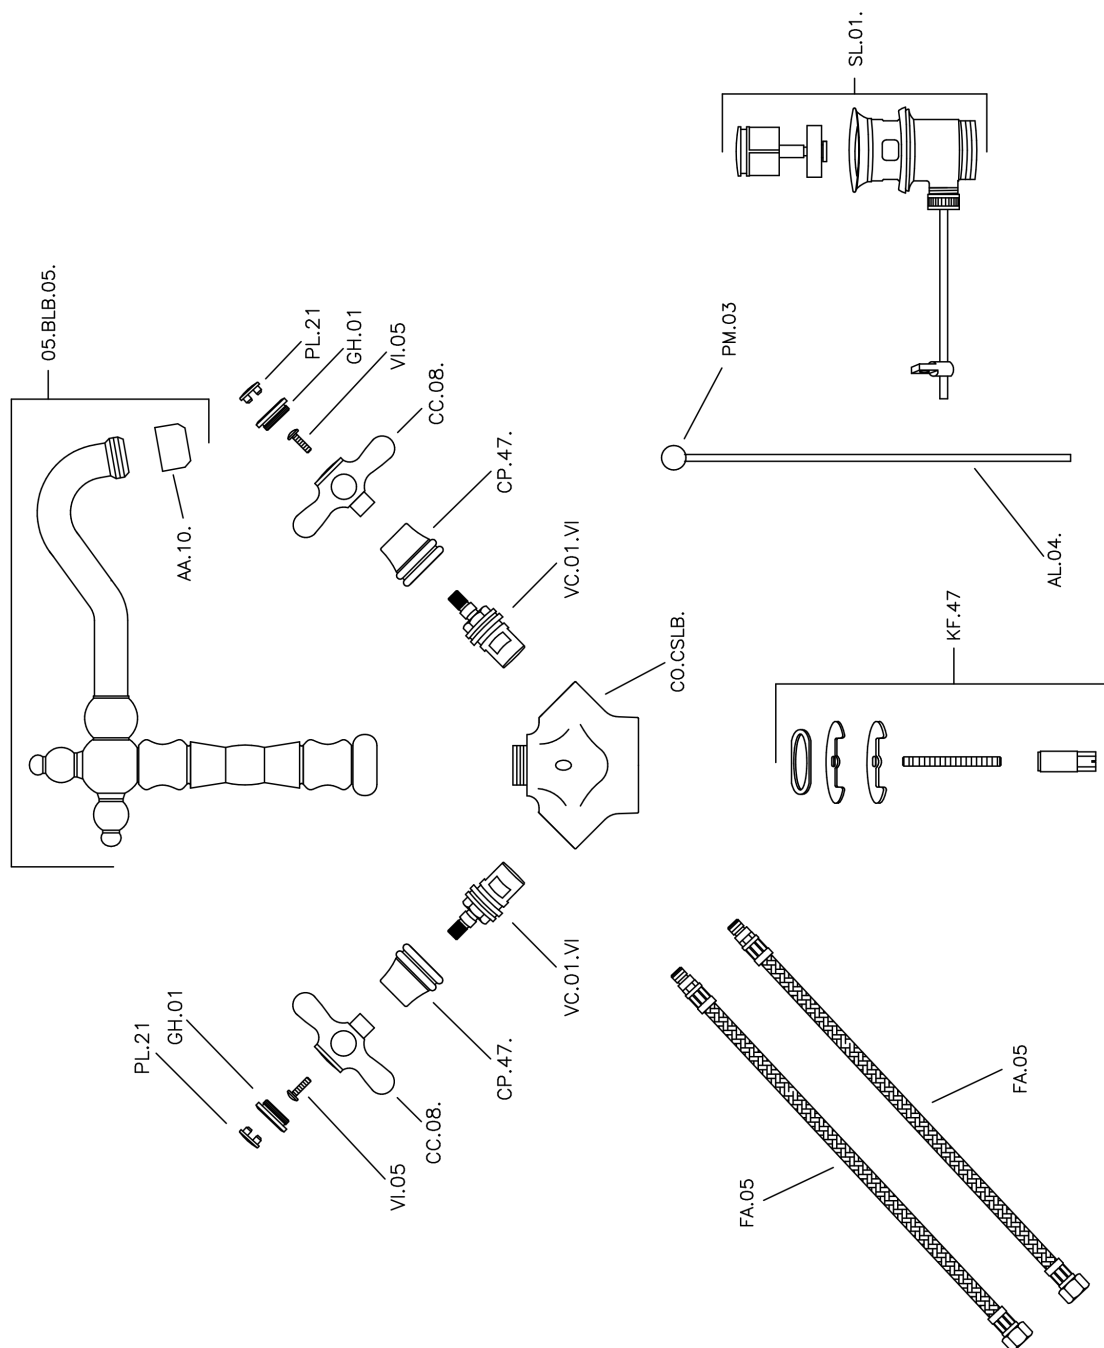

Washbasin mixer CROISSETTE_CS000520

CS000520

<https://en.huberitalia.com/washbasin-mixer-croisette-cs000520>

2026-06-13