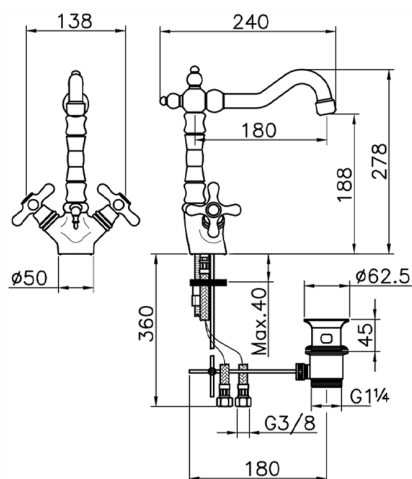

Washbasin mixer CROISSETTE_CS000520

MODEL **CS000520**

Washbasin mixer, with 1"1/4 automatic pop-up waste, swivel spout, G.3/8" stainless steel flexible hoses

AVAILABLE FINISHINGS

-  **21** 21 Chrome
-  **27** 27 Old Bronze
-  **2G** 2G Antique Gold
-  **2W** 2W Brushed Gold

CHARACTERISTICS

Washbasin mixer CROISSETTE_CS000520

CS000520

<https://en.huberitalia.com/washbasin-mixer-croisette-cs000520>

2026-06-13