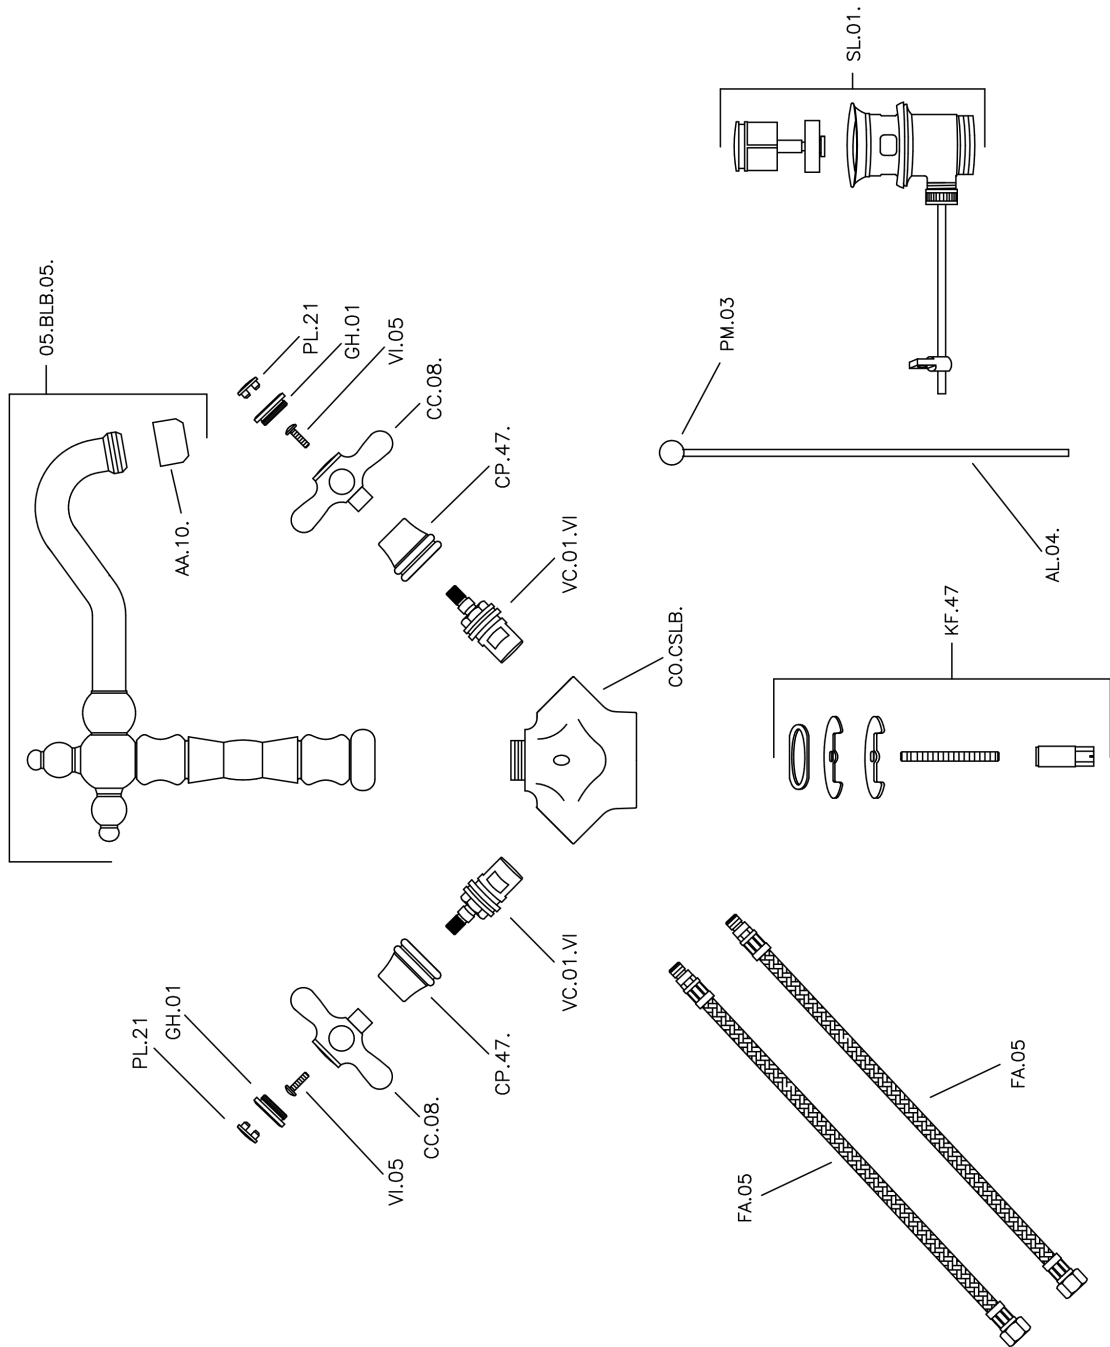

## Washbasin mixer CROISSETTE\_CS000520

CS000520

<https://en.huberitalia.com/washbasin-mixer-croisette-cs000520>

2026-04-08