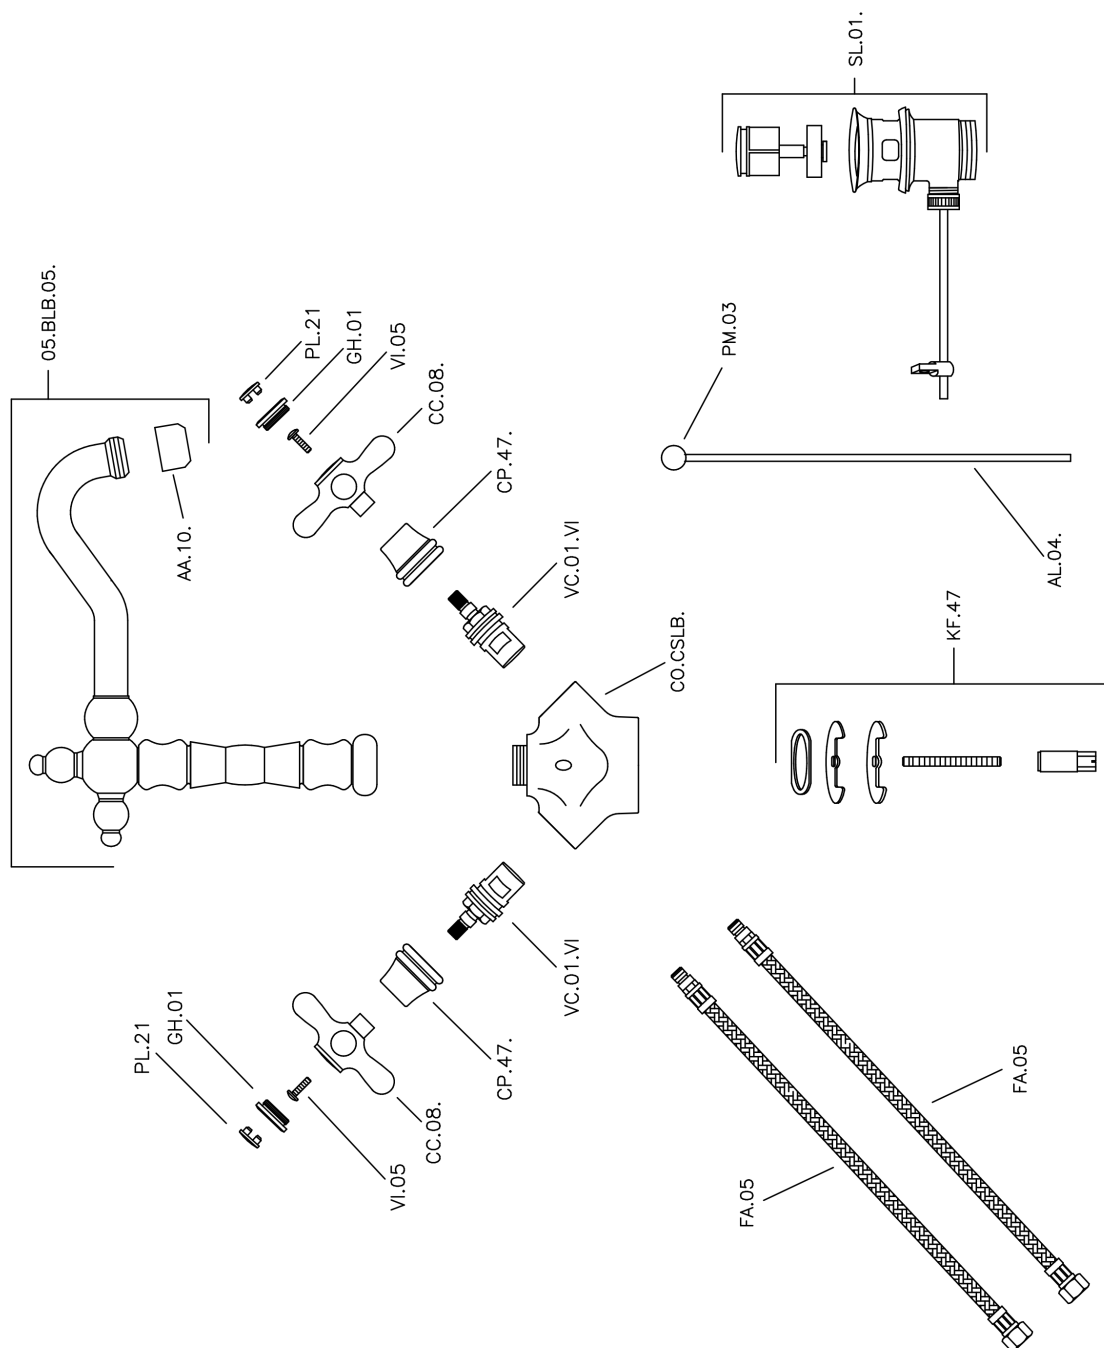

Washbasin mixer CROISSETTE_CS000520

MODEL **CS000520**

Washbasin mixer, with 1"1/4 automatic pop-up waste, swivel spout, G.3/8" stainless steel flexible hoses

AVAILABLE FINISHINGS

-  **21** 21 Chrome
-  **27** 27 Old Bronze
-  **2G** 2G Antique Gold
-  **2W** 2W Brushed Gold

CHARACTERISTICS

Washbasin mixer CROISSETTE_CS000520

CS000520

<https://en.huberitalia.com/washbasin-mixer-croisette-cs000520>

2026-06-13