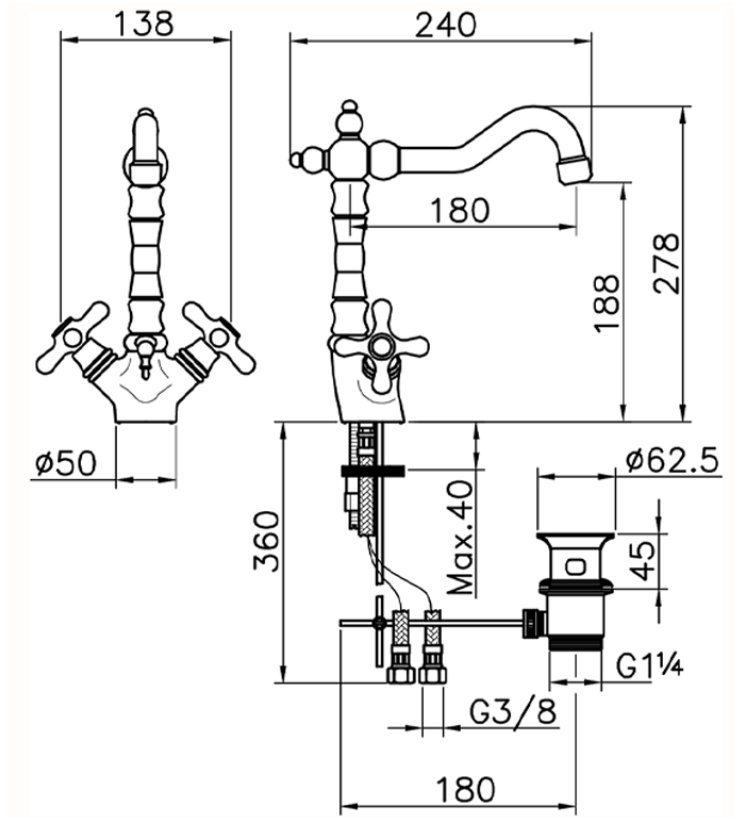

Washbasin mixer CROISSETTE_CS000520

CS000520

<https://en.huberitalia.com/washbasin-mixer-croisette-cs000520>

2026-06-10