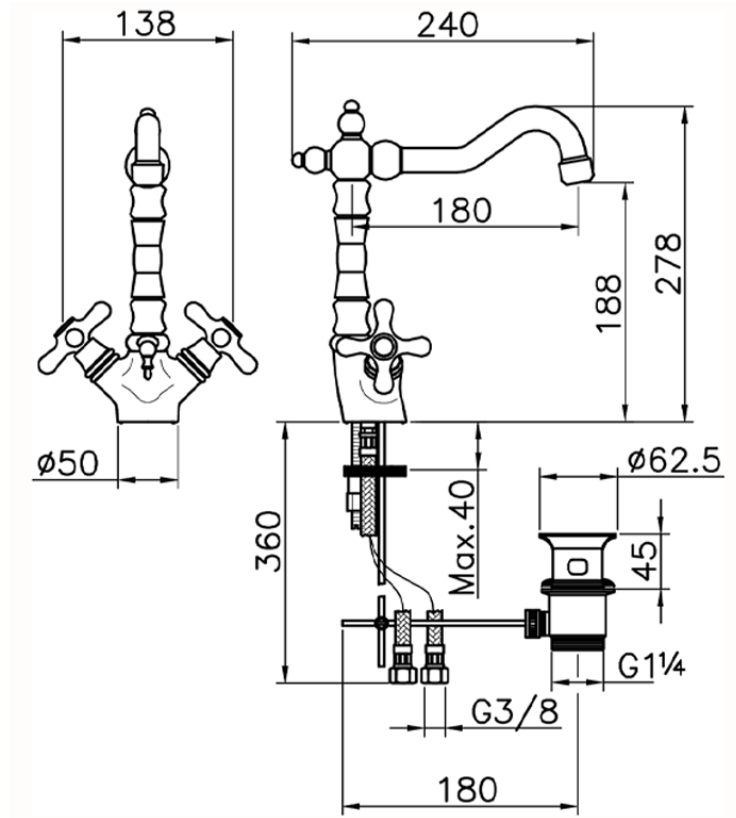

Washbasin mixer CROISSETTE\_CS000520

CS000520

<https://en.huberitalia.com/washbasin-mixer-croisette-cs000520>

2026-04-14