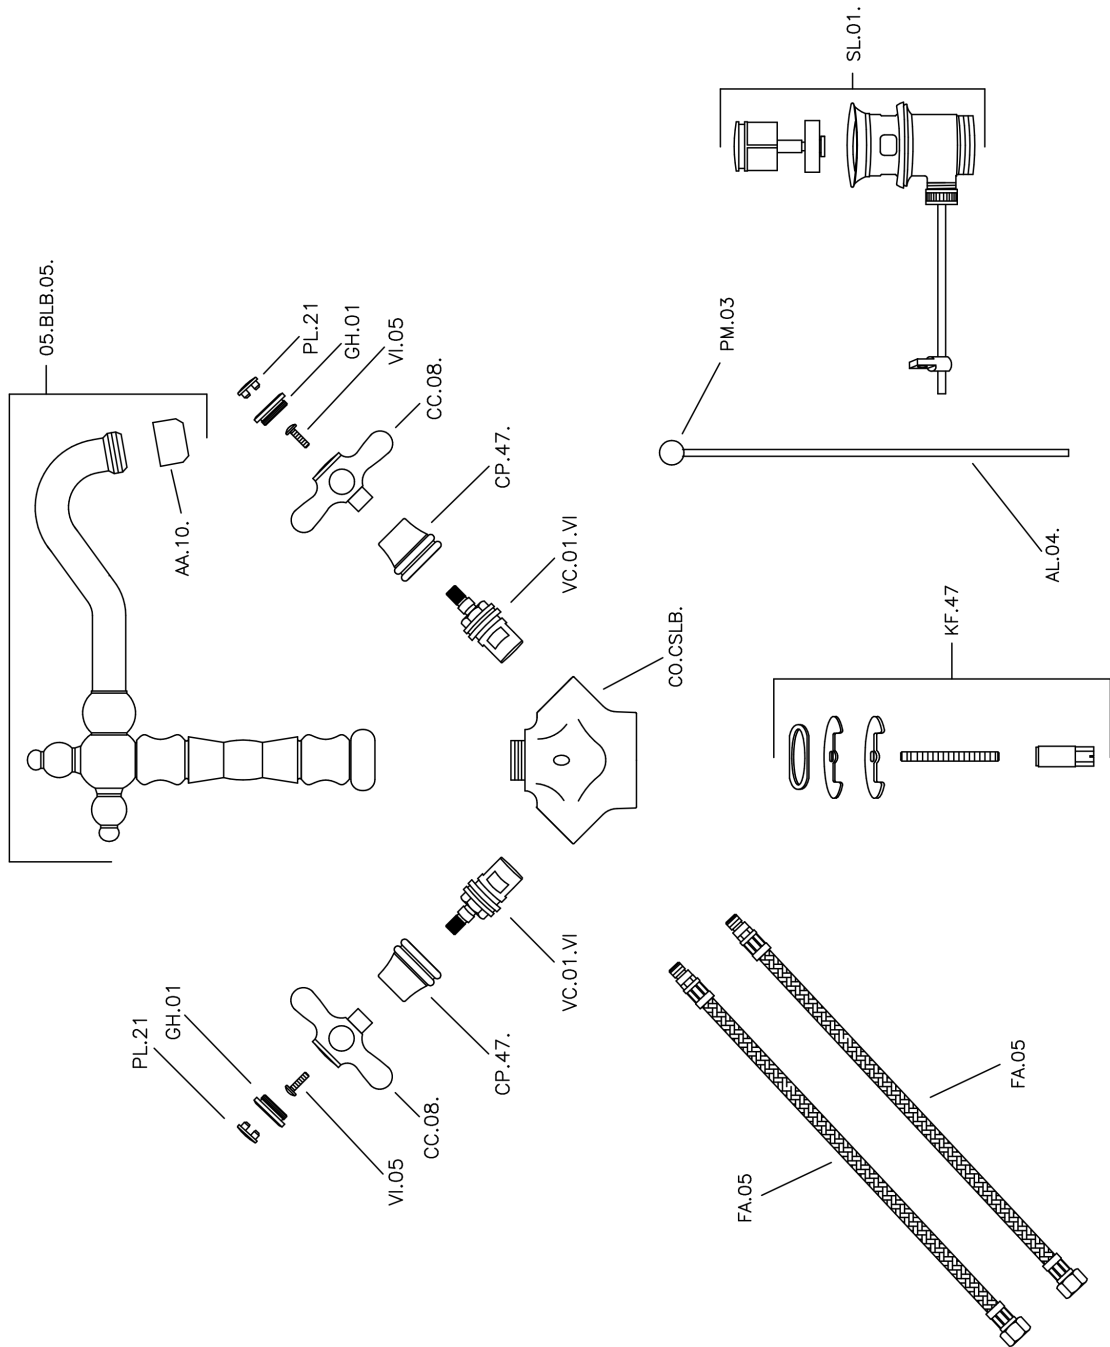

Washbasin mixer CROISSETTE_CS000520

CS000520

<https://en.huberitalia.com/washbasin-mixer-croisette-cs000520>

2026-01-13