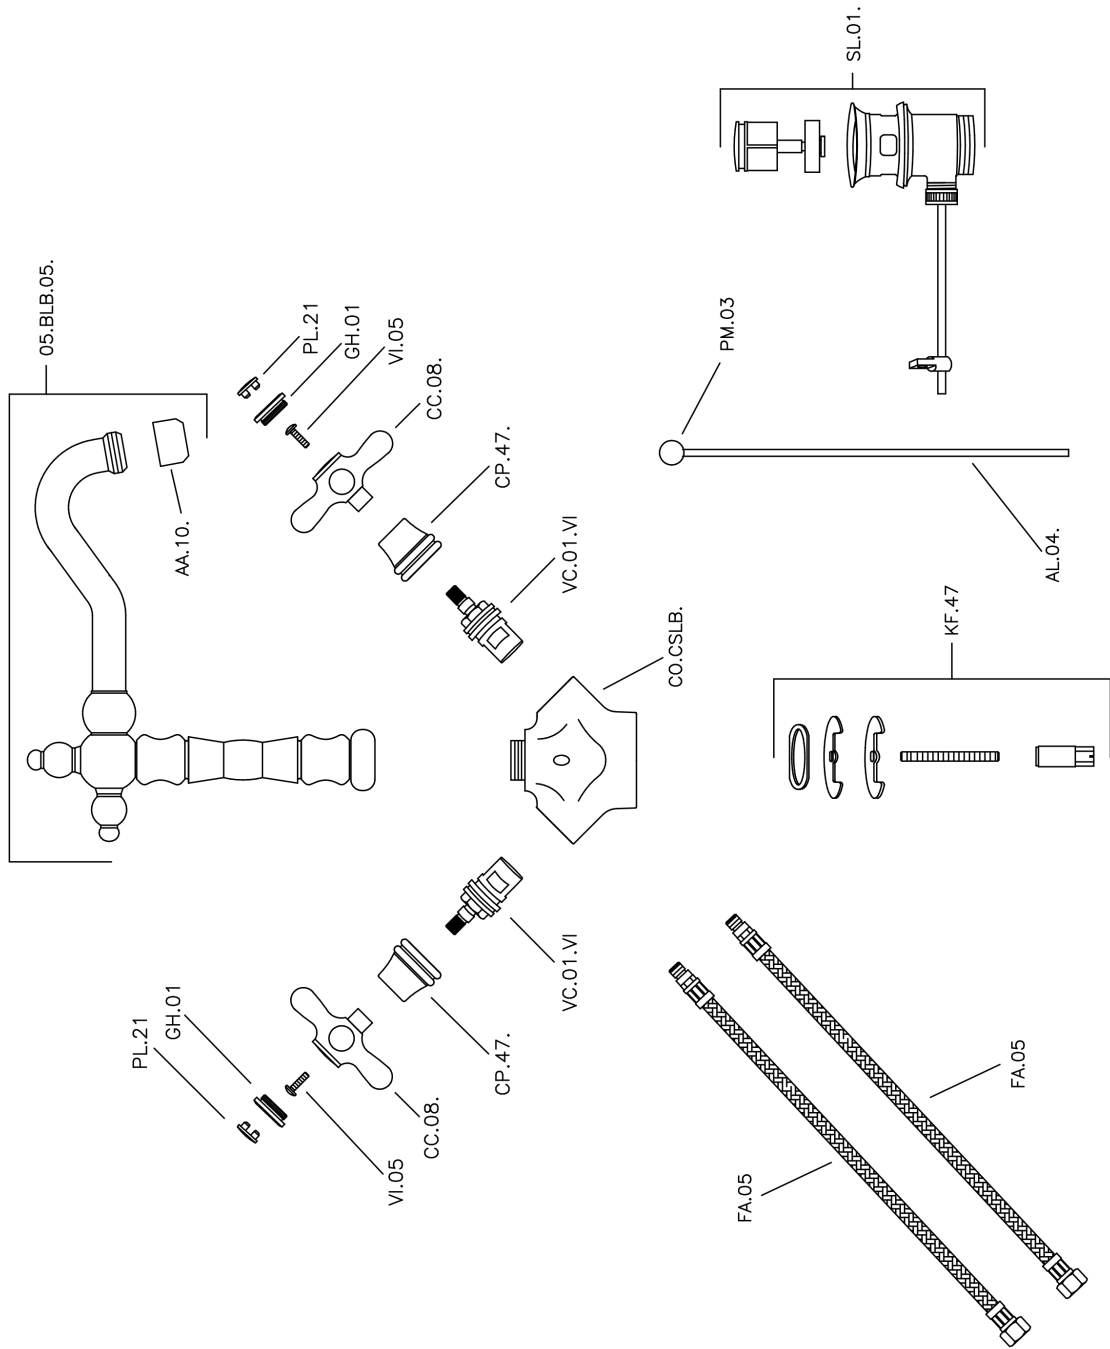

## Washbasin mixer CROISSETTE\_CS000520

CS000520

<https://en.huberitalia.com/washbasin-mixer-croisette-cs000520>

2026-04-14