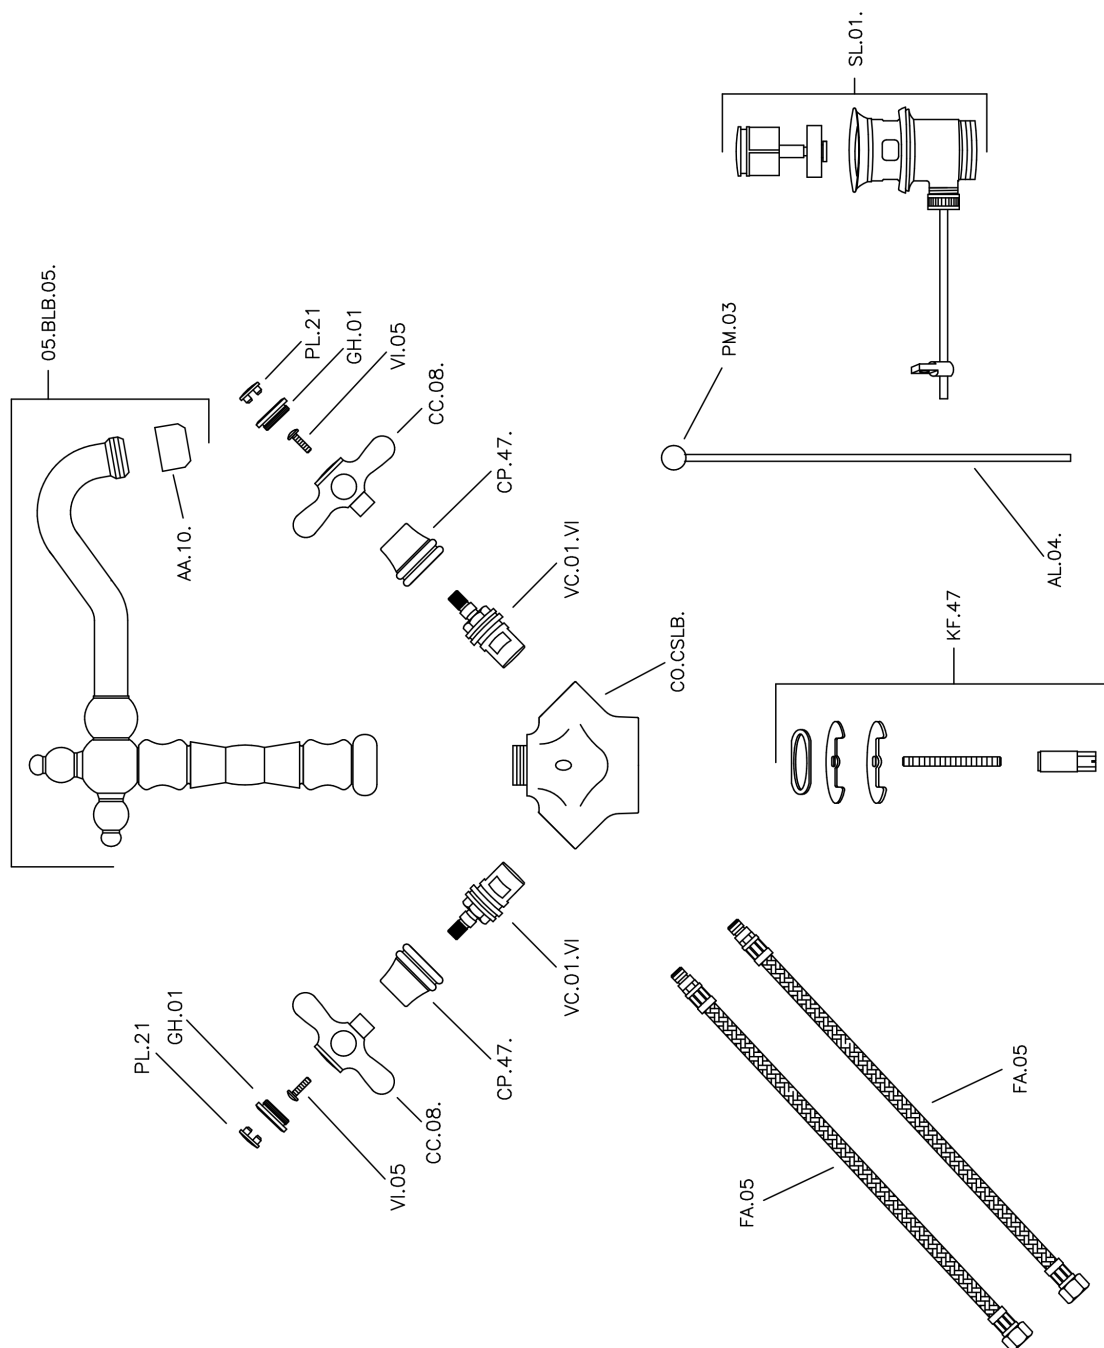

## Washbasin mixer CROISSETTE\_CS000520

CS000520

<https://en.huberitalia.com/washbasin-mixer-croisette-cs000520>

2026-05-15