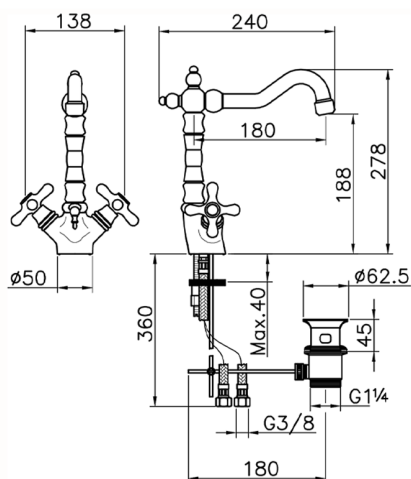

Washbasin mixer CROISSETTE_CS000520

MODEL **CS000520**

Washbasin mixer, with 1"1/4 automatic pop-up waste, swivel spout, G.3/8" stainless steel flexible hoses

AVAILABLE FINISHINGS

-  **21** 21 Chrome
-  **27** 27 Old Bronze
-  **2G** 2G Antique Gold
-  **2W** 2W Brushed Gold

CHARACTERISTICS

Washbasin mixer CROISSETTE_CS000520

CS000520

<https://en.huberitalia.com/washbasin-mixer-croisette-cs000520>

2026-04-14