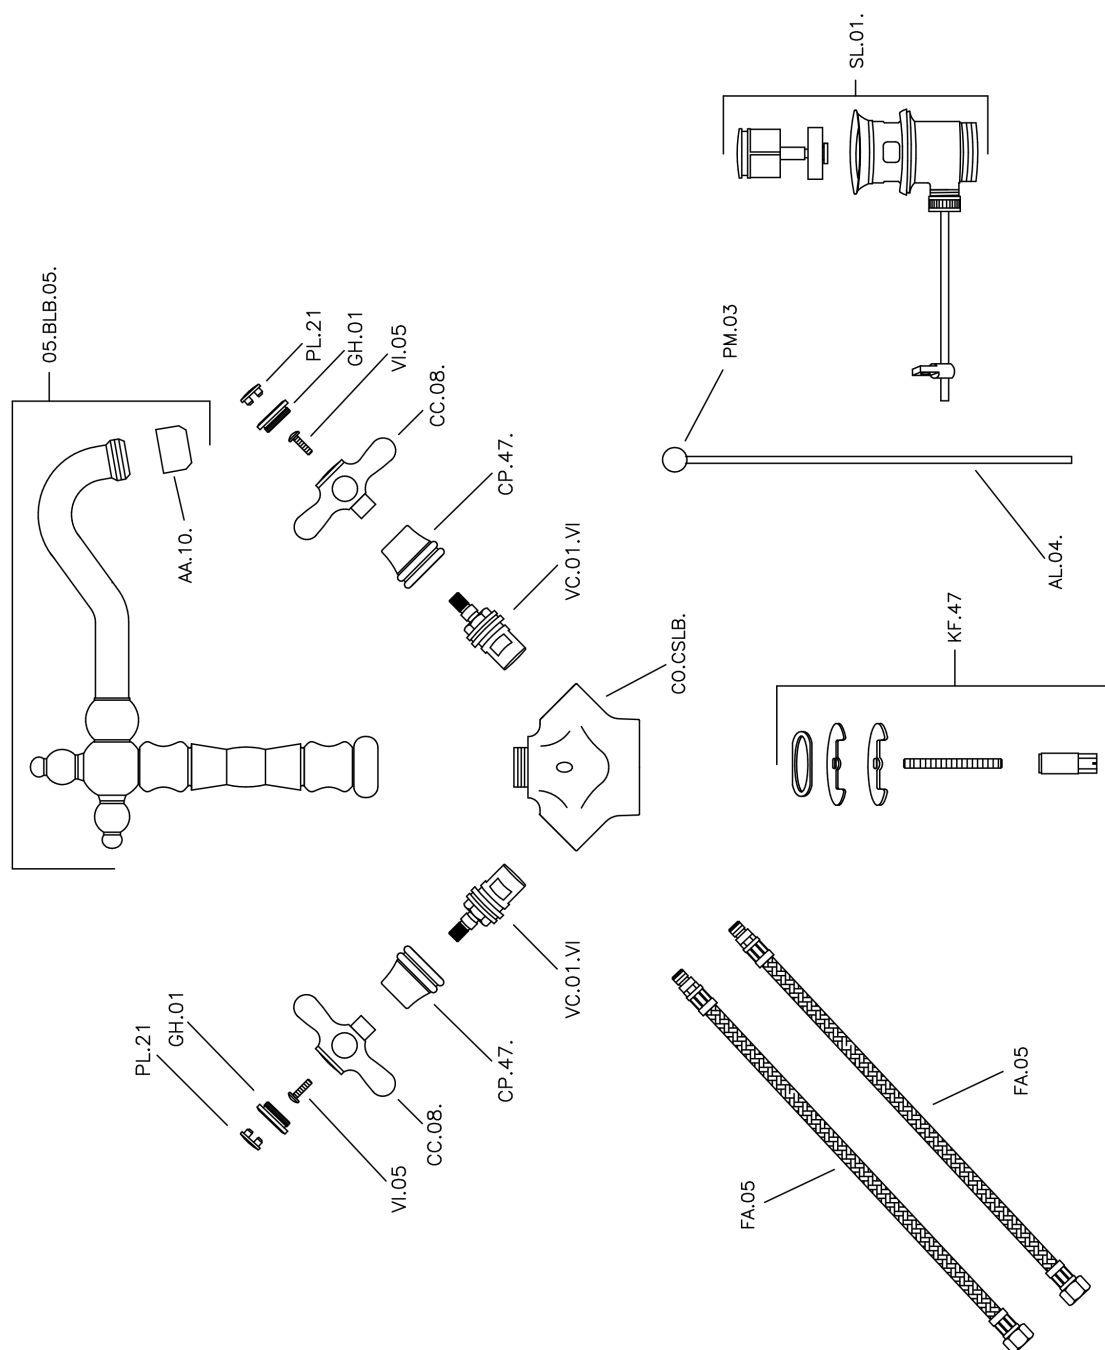

Washbasin mixer CROISSETTE_CS000520

MODEL **CS000520**

Washbasin mixer, with 1"1/4 automatic pop-up waste, swivel spout, G.3/8" stainless steel flexible hoses

AVAILABLE FINISHINGS

-  **21** 21 Chrome
-  **27** 27 Old Bronze
-  **2G** 2G Antique Gold
-  **2W** 2W Brushed Gold

CHARACTERISTICS

Washbasin mixer CROISSETTE_CS000520

CS000520

<https://en.huberitalia.com/washbasin-mixer-croisette-cs000520>

2026-06-14