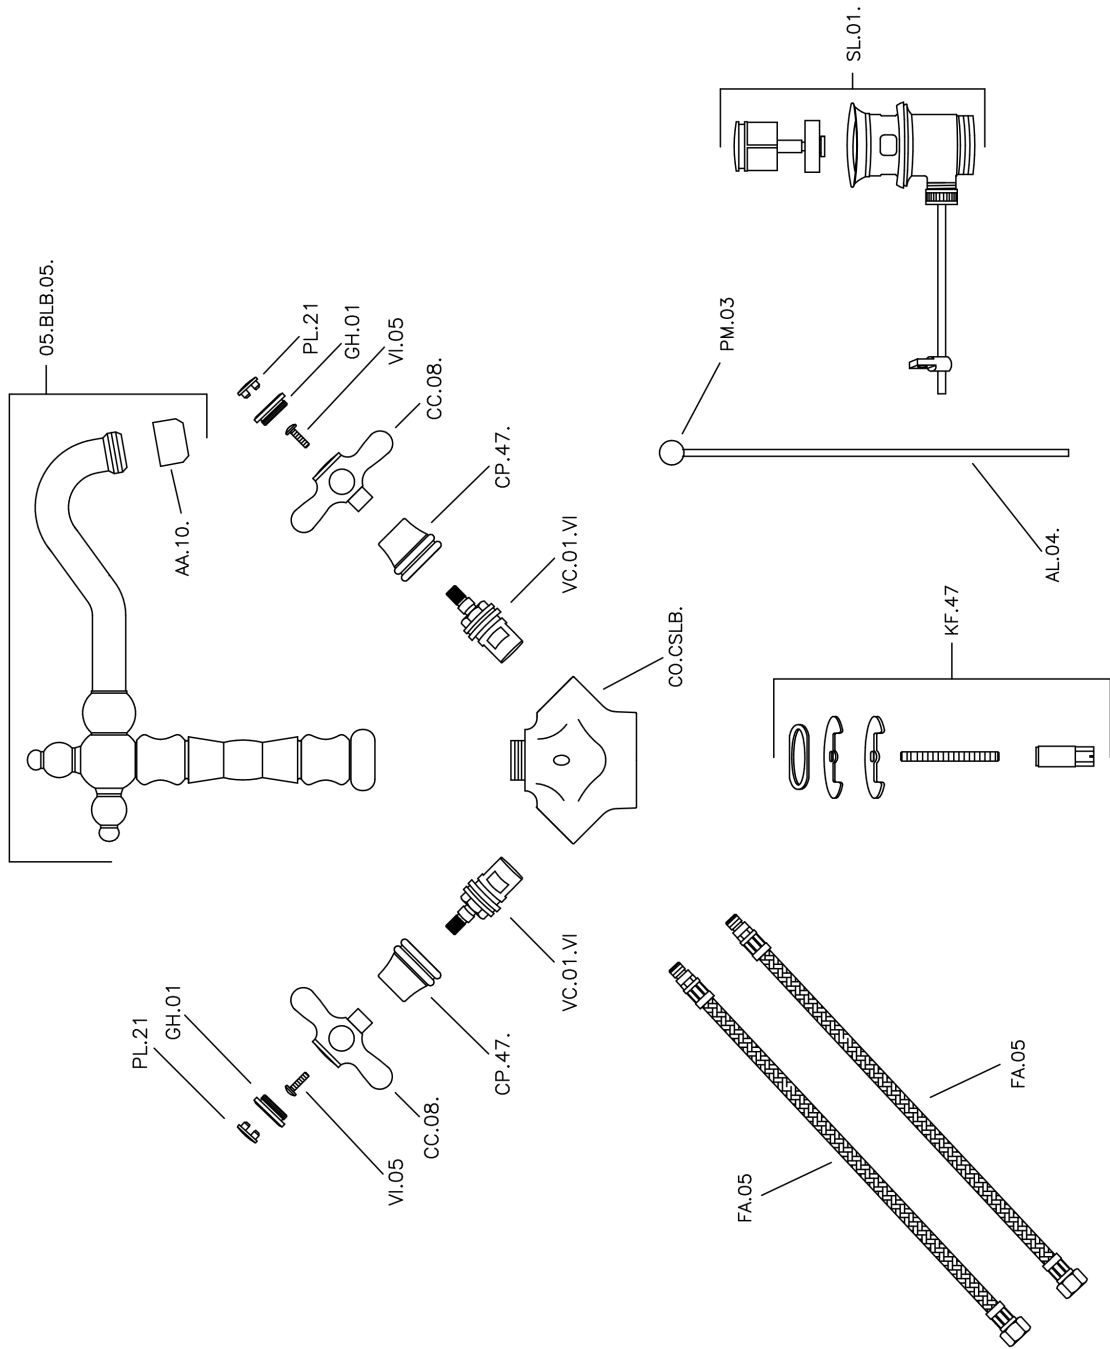

Washbasin mixer CROISSETTE_CS000520

MODEL **CS000520**

Washbasin mixer, with 1"1/4 automatic pop-up waste, swivel spout, G.3/8" stainless steel flexible hoses

AVAILABLE FINISHINGS

-  **21** 21 Chrome
-  **27** 27 Old Bronze
-  **2G** 2G Antique Gold
-  **2W** 2W Brushed Gold

CHARACTERISTICS

Washbasin mixer CROISSETTE_CS000520

CS000520

<https://en.huberitalia.com/washbasin-mixer-croisette-cs000520>

2026-04-14