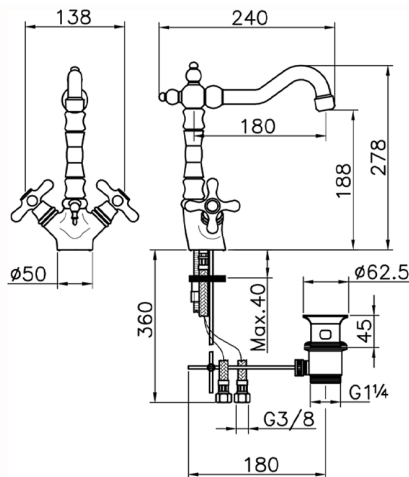

Washbasin mixer CROISSETTE_CS000520

MODEL **CS000520**

Washbasin mixer, with 1"1/4 automatic pop-up waste, swivel spout, G.3/8" stainless steel flexible hoses

AVAILABLE FINISHINGS

-  **21** 21 Chrome
-  **27** 27 Old Bronze
-  **2G** 2G Antique Gold
-  **2W** 2W Brushed Gold

CHARACTERISTICS

Washbasin mixer CROISSETTE_CS000520

CS000520

<https://en.huberitalia.com/washbasin-mixer-croisette-cs000520>

2026-06-14