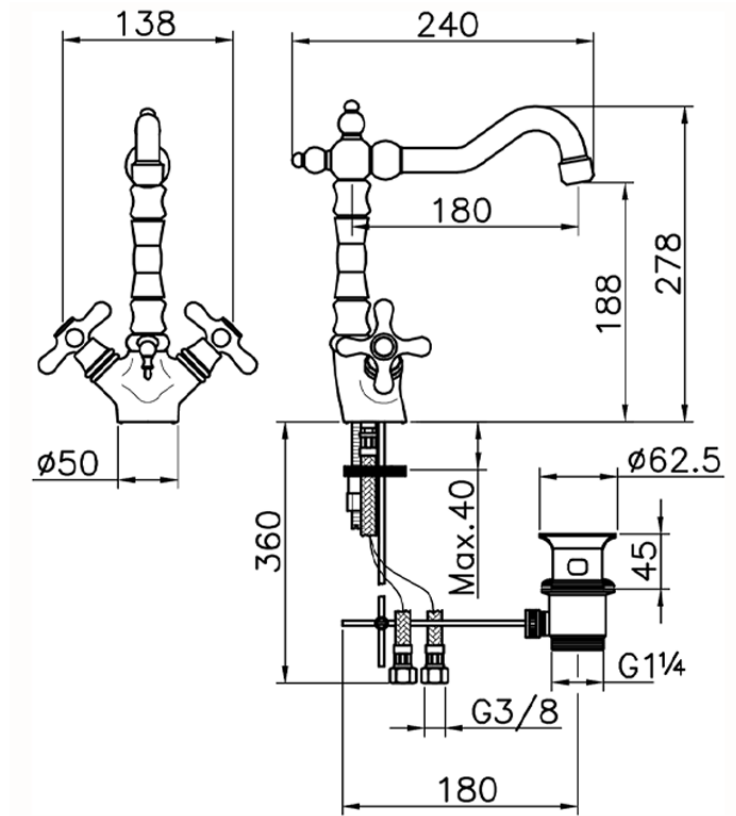

Washbasin mixer CROISSETTE\_CS000520

CS000520

<https://en.huberitalia.com/washbasin-mixer-croisette-cs000520>

2026-05-15