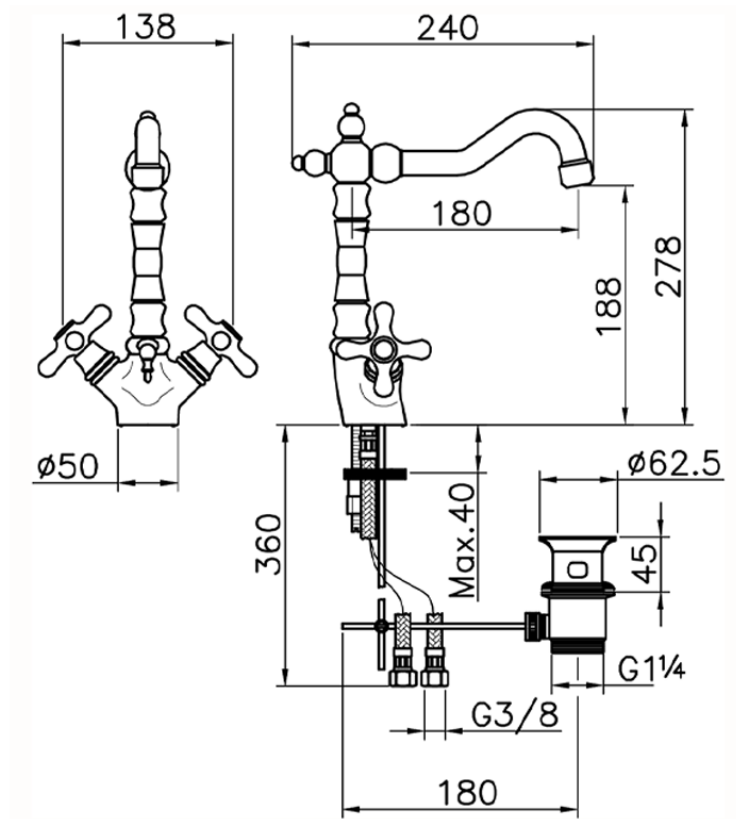

Washbasin mixer CROISSETTE\_CS000520

CS000520

<https://en.huberitalia.com/washbasin-mixer-croisette-cs000520>

2026-04-08