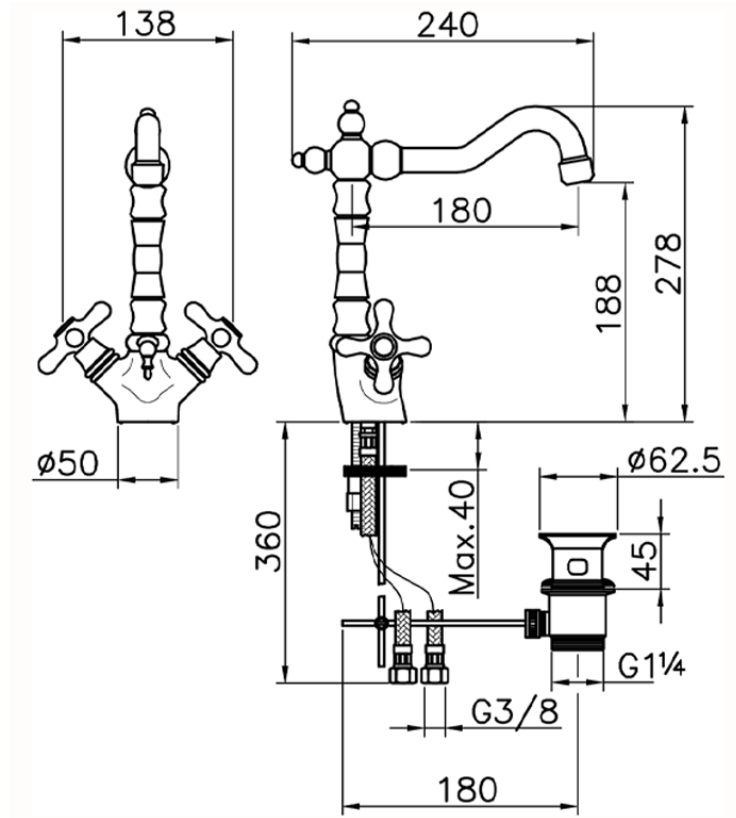

Washbasin mixer CROISSETTE_CS000520

CS000520

<https://en.huberitalia.com/washbasin-mixer-croisette-cs000520>

2026-06-13