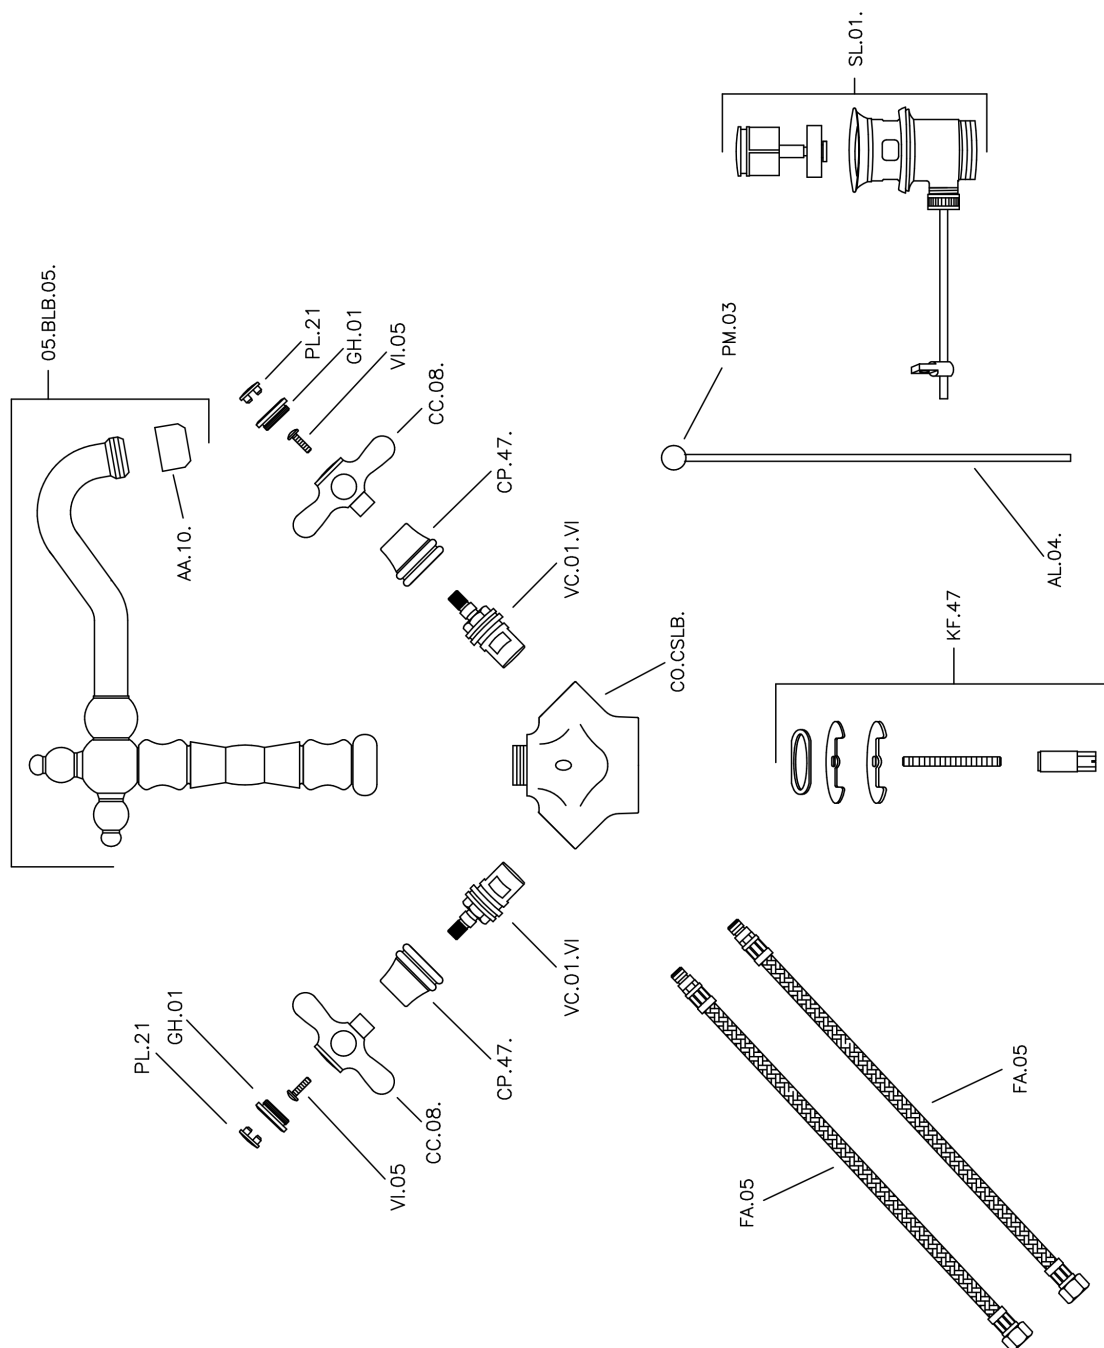

## Washbasin mixer CROISSETTE\_CS000520

CS000520

<https://en.huberitalia.com/washbasin-mixer-croisette-cs000520>

2026-06-13