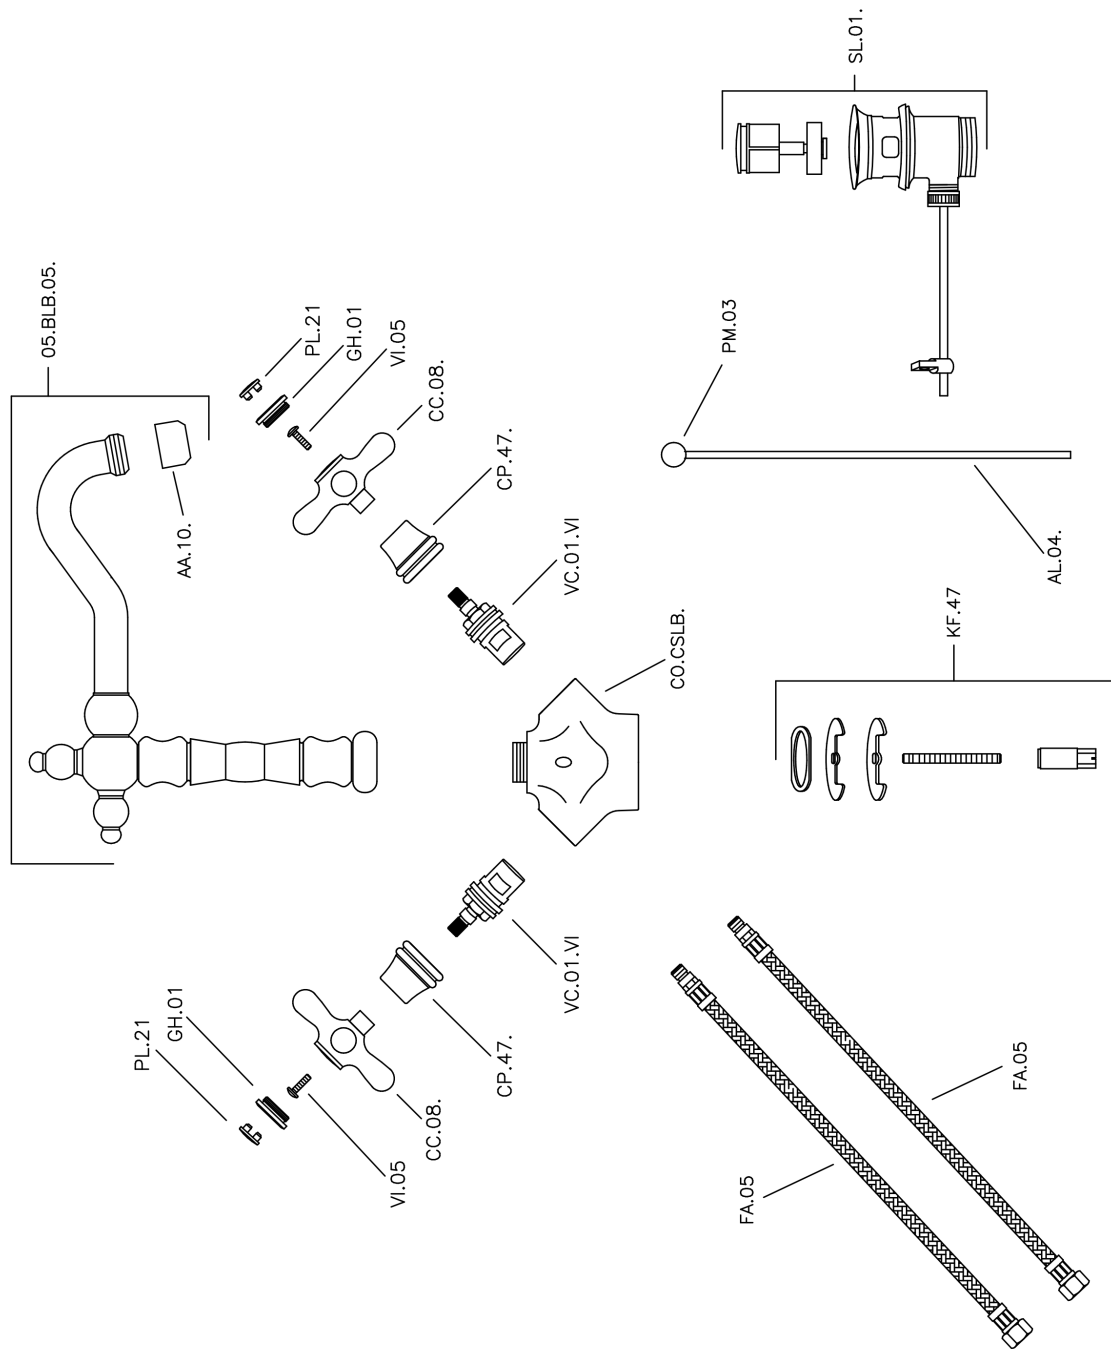

Washbasin mixer CROISSETTE_CS000520

MODEL **CS000520**

Washbasin mixer, with 1"1/4 automatic pop-up waste, swivel spout, G.3/8" stainless steel flexible hoses

AVAILABLE FINISHINGS

-  **21** 21 Chrome
-  **27** 27 Old Bronze
-  **2G** 2G Antique Gold
-  **2W** 2W Brushed Gold

CHARACTERISTICS

Washbasin mixer CROISSETTE_CS000520

CS000520

<https://en.huberitalia.com/washbasin-mixer-croisette-cs000520>

2026-04-11