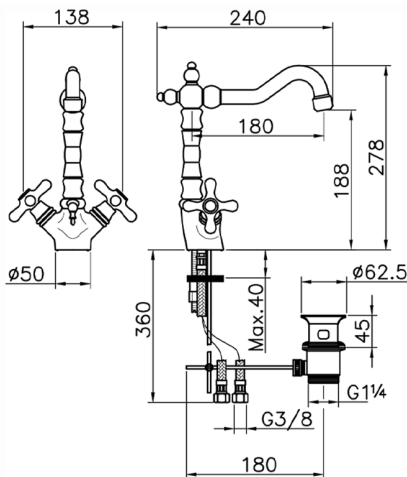

Washbasin mixer CROISSETTE_CS000520

MODEL **CS000520**

Washbasin mixer, with 1"1/4 automatic pop-up waste, swivel spout, G.3/8" stainless steel flexible hoses

AVAILABLE FINISHINGS

-  **21** 21 Chrome
-  **27** 27 Old Bronze
-  **2G** 2G Antique Gold
-  **2W** 2W Brushed Gold

CHARACTERISTICS

Washbasin mixer CROISSETTE_CS000520

CS000520

<https://en.huberitalia.com/washbasin-mixer-croisette-cs000520>

2026-04-11