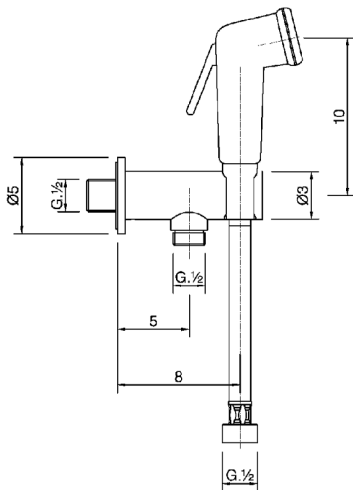

## Bidet handshower set COMMUNITY\_BC007910

MODEL **BC007910**

Bidet handshower set, wall mounted holder with safety valve, Bidet handshower, PVC 120 cm. flexible hose

AVAILABLE FINISHINGS

**21** 21 Chrome

CHARACTERISTICS

**Bidet handshower**

2026-06-13