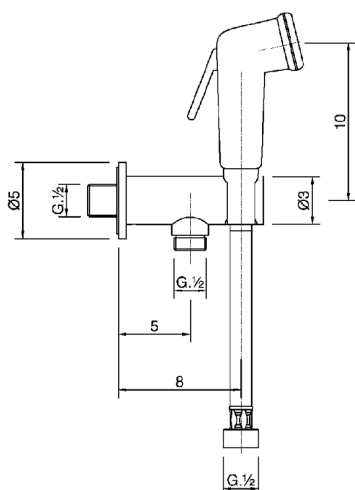

MODEL **BC007910**

Bidet handshower set, wall mounted holder with safety valve, Bidet handshower, PVC 120 cm. flexible hose

AVAILABLE FINISHINGS

CHARACTERISTICS

Bidet handshower