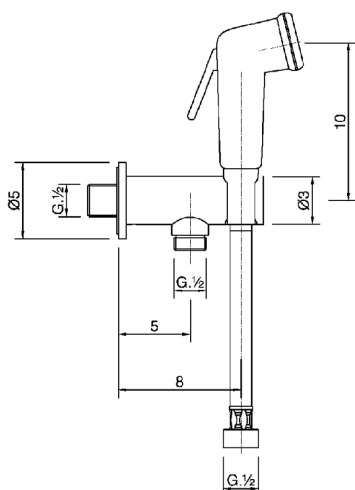

MODEL **BC007910**

Bidet handshower set, wall mounted holder with safety valve, Bidet handshower, PVC 120 cm. flexible hose

AVAILABLE FINISHINGS

21 21 Chrome

CHARACTERISTICS

Bidet handshower