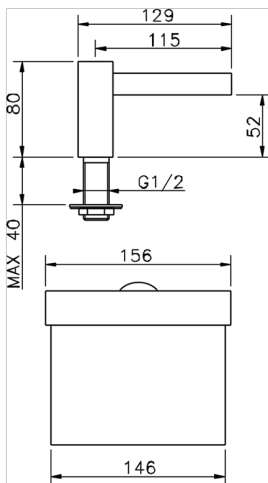

CHARACTERISTICS

2026-06-13