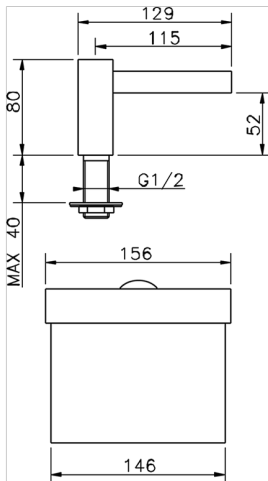

Spout COMPONENTS_ZB002620

MODEL **ZB002620**

Spout,cascade spray,1/2" M connection,L.115 mm

AVAILABLE FINISHINGS

-  **21** 21 Chrome
-  **2B** 2B Polished Nickel
-  **2F** 2F Brushed Nickel
-  **2Q** 2Q Black Titanium
-  **40** 40 Matt Black
-  **4Q** 4Q Matt White