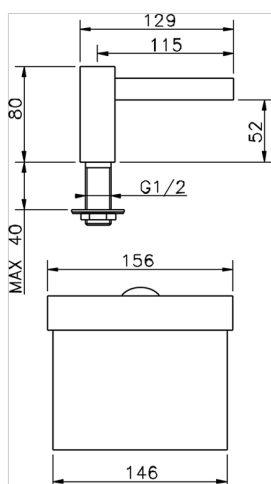

CHARACTERISTICS

2026-02-24