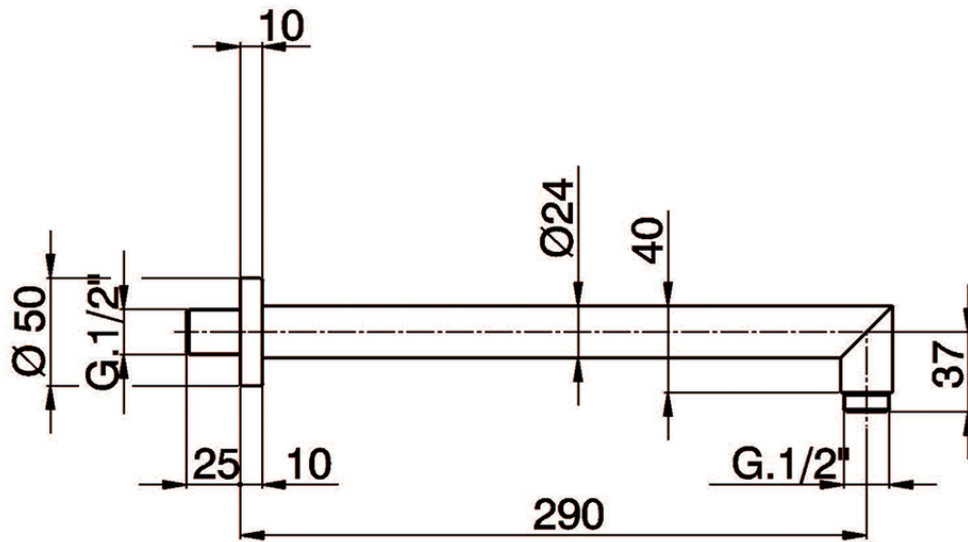

Shower arm SHOWER\_SS013243

SS013243

<https://en.huberitalia.com/shower-arm-shower-ss013243>

2026-06-29