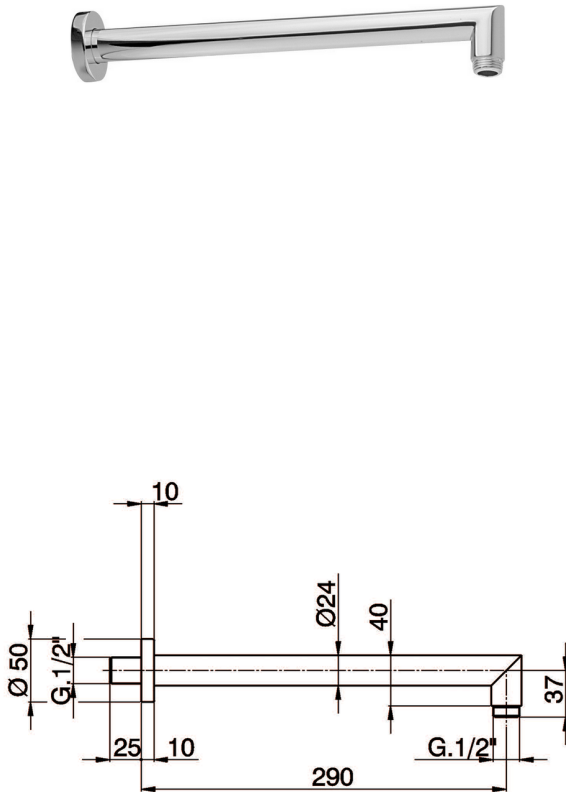

Shower arm SHOWER_SS013243

MODEL **SS013243**

Shower arm, L.290 mm

AVAILABLE FINISHINGS

-  **21** 21 Chrome
-  **2A** 2A Satin Brushed Nickel
-  **2B** 2B Polished Nickel
-  **2F** 2F Brushed Nickel
-  **40** 40 Matt Black
-  **4Q** 4Q Matt White
-  **2P** 2P Rose Gold