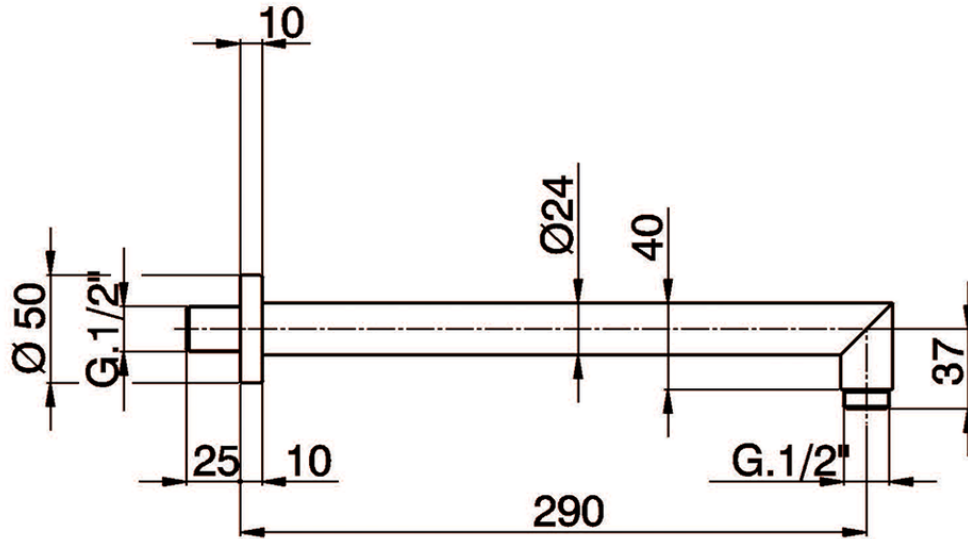

Shower arm SHOWER_SS013243

SS013243

<https://en.huberitalia.com/shower-arm-shower-ss013243>

2026-04-07