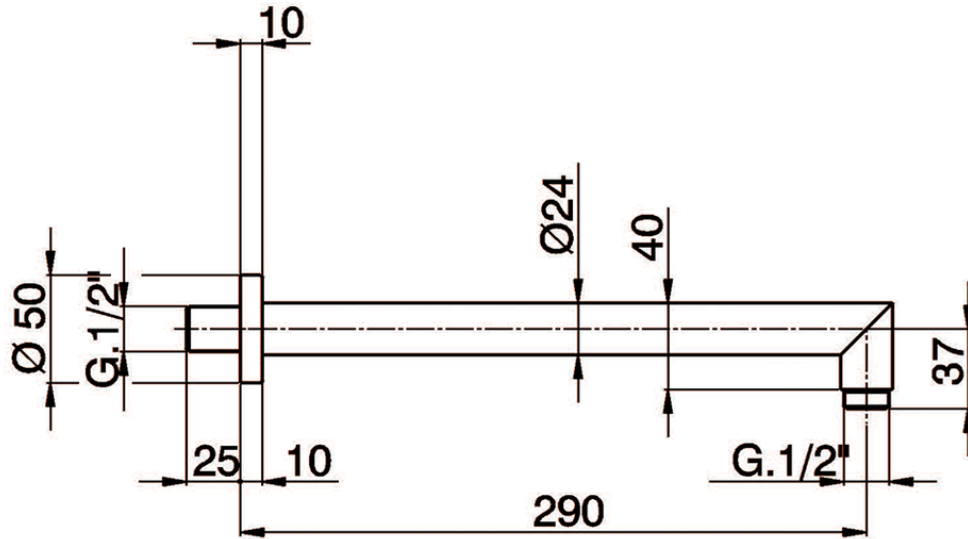

Shower arm SHOWER_SS013243

SS013243

<https://en.huberitalia.com/shower-arm-shower-ss013243>

2026-05-19