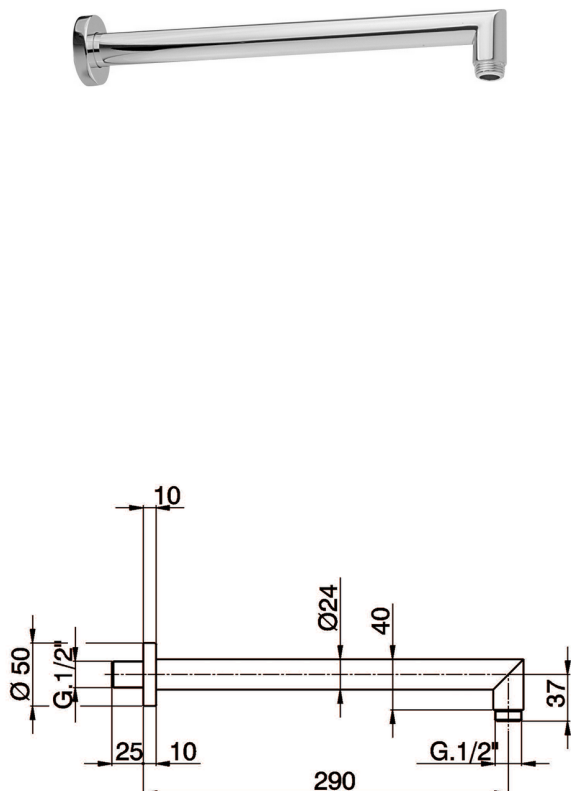

Shower arm SHOWER_SS013243

MODEL **SS013243**

Shower arm, L.290 mm

AVAILABLE FINISHINGS

-  **21** 21 Chrome
-  **2A** 2A Satin Brushed Nickel
-  **2B** 2B Polished Nickel
-  **2F** 2F Brushed Nickel
-  **40** 40 Matt Black
-  **4Q** 4Q Matt White
-  **2P** 2P Rose Gold