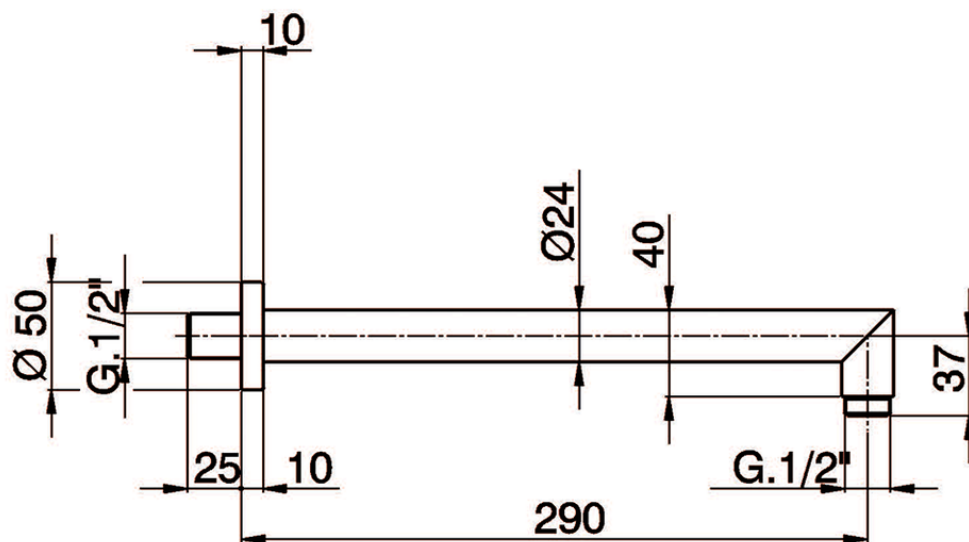

Shower arm SHOWER_SS013243

SS013243

<https://en.huberitalia.com/shower-arm-shower-ss013243>

2026-04-07